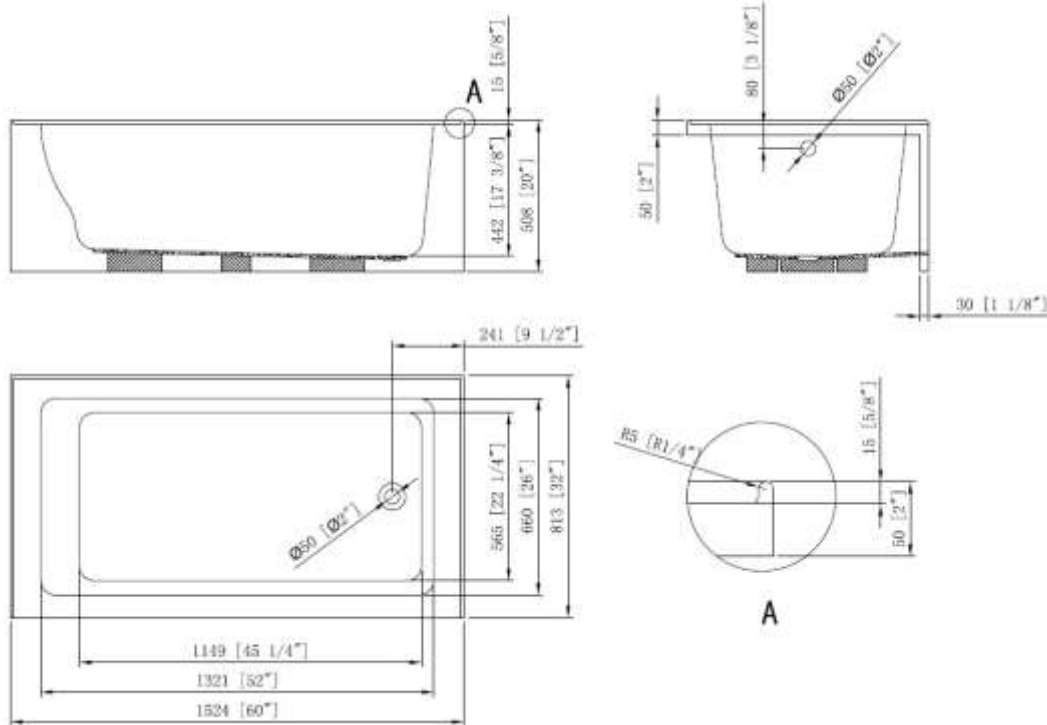

BATH TUB - CATALINA

BT2013AC18-R

Description

- 60" x 32" x 19"
- Integral Apron with Integral Tile Flange
- 100% Lucite Acrylic with Fiberglass Reinforcement
- Alcove Installation
- Leveling Legs on Bottom for Added Support

Codes/Standards Applicable

Specified model meets or exceeds the following:

- ANSI Z-124.1.2

Colors

- White

BATH TUB - CATALINA

BT2013AC18-R

Product Diagram