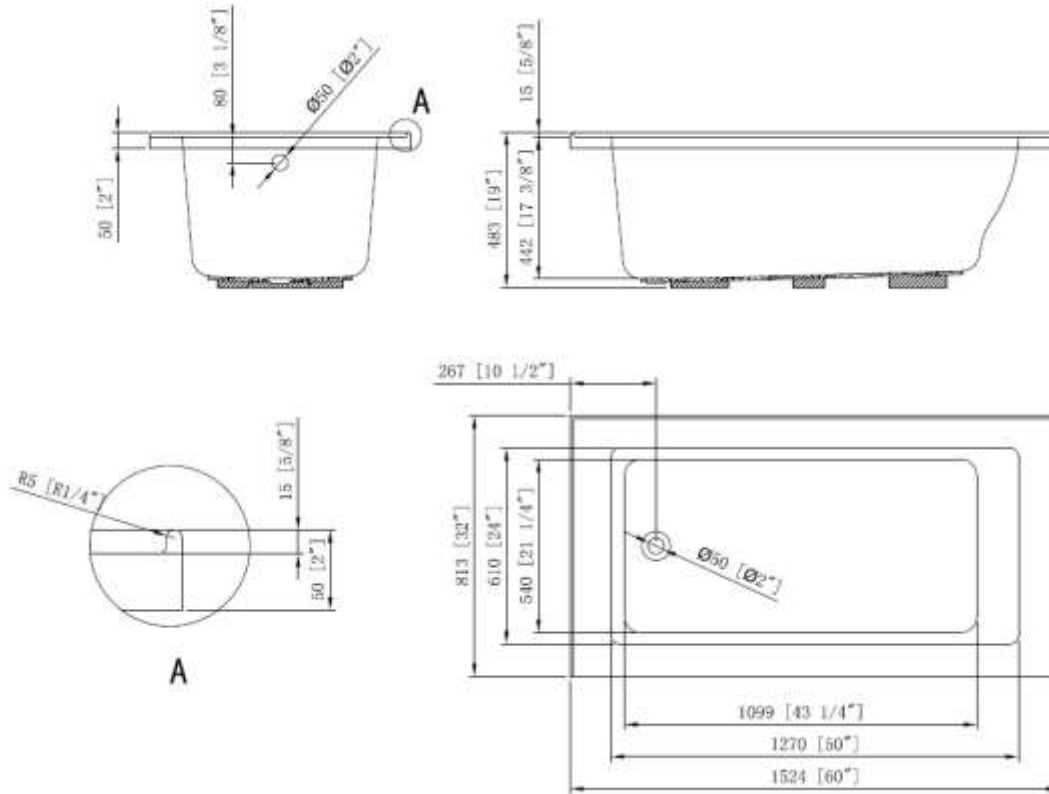

BATH TUB - CATALINA

BT2007AC18-L

Description

- 60" x 32" x 19"
- 100% Lucite Acrylic with Fiberglass Reinforcement
- Leveling Legs on Bottom for Added Support

Codes/Standards Applicable

Specified model meets or exceeds the following:

- ANSI Z-124.1.2

Colors/Finishes

- Acrylic
- White

BATH TUB - CATALINA

BT2007AC18-L

Product Diagram