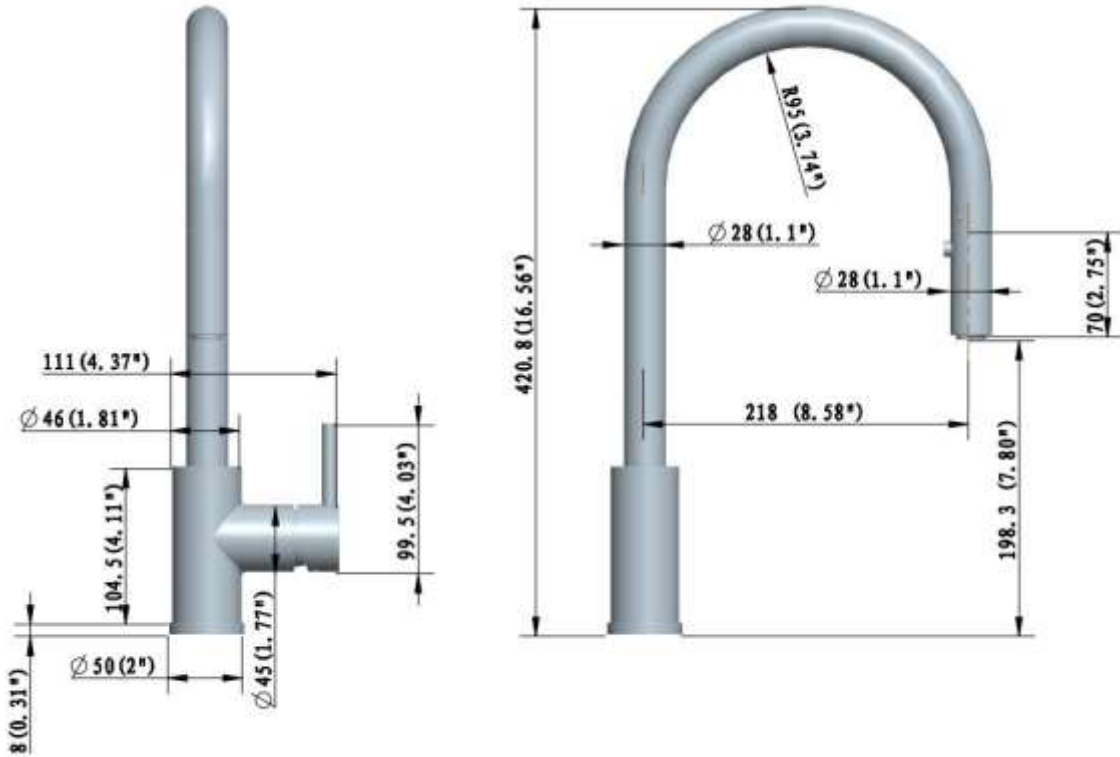

### Description

- Brass Material
- Single lever kitchen faucet
- pull out “dual function” head
- Stream and Spray. **Magnetic Spray Head**

### Colors/Finishes

- Polished Chrome
- Brushed Chrome
- Polished Nickel
- Satin Nickel

**KITCHEN FAUCET**  
KF1084BR2-24PC

**Product Diagram**