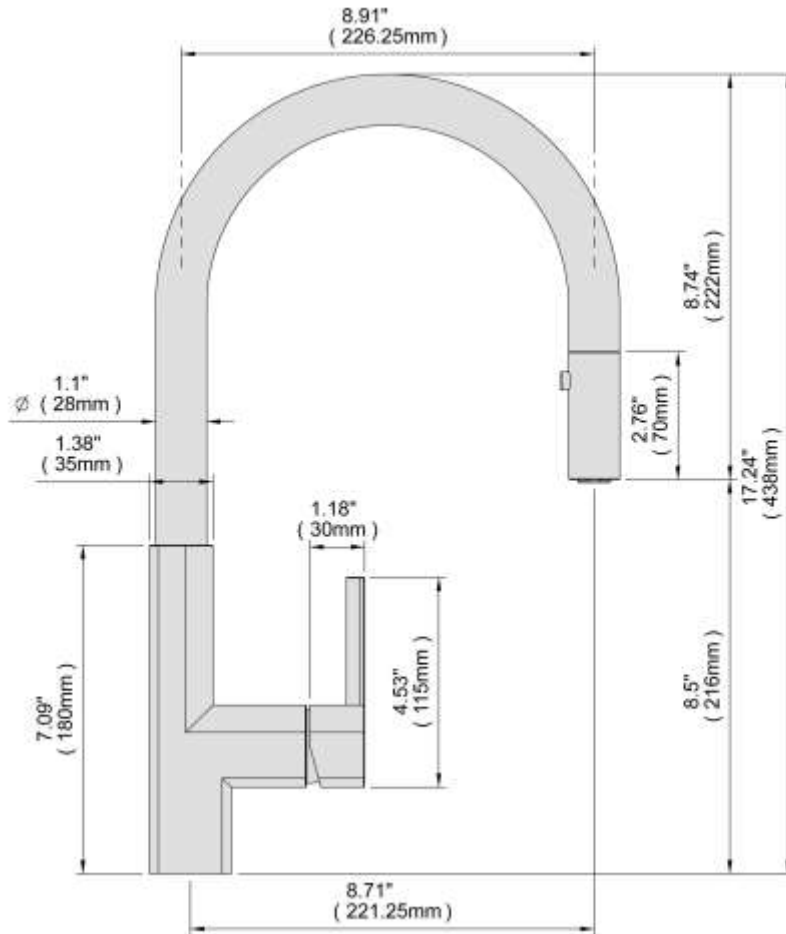

KITCHEN FAUCET

KF1079BR2-24PC

Description

- Brass Material
- Single lever handle
- Pull out faucet
- Dual function stream and spray

Codes/Standards Applicable

Specified model meets or exceeds the following:

- ASME A112.18.1
- 2.2 GPM at 60 PSI
- ADA Compliant

Colors/Finishes

- Polished Chrome
- Brushed Chrome
- Polished Nickel
- Satin Nickel
- Satin Chrome

KITCHEN FAUCET
KF1079BR2-24PC

Product Diagram