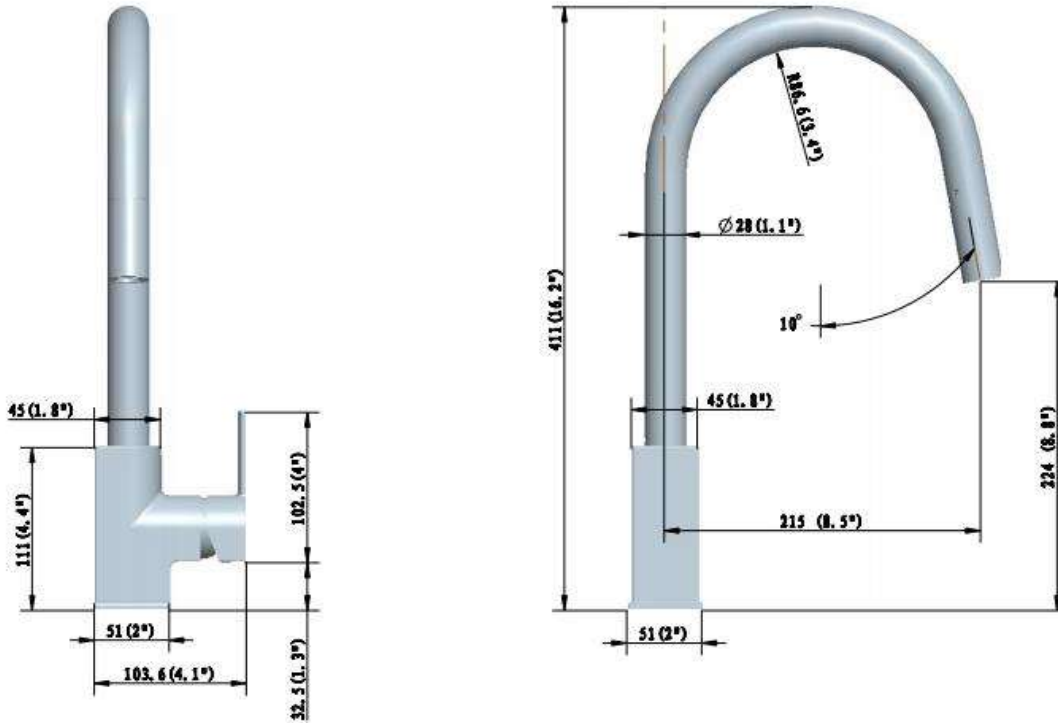

KITCHEN FAUCET
KF1077BR2PC

Description

- Brass Material
- Pull-out sprayer head

Codes/Standards Applicable

Specified model meets or exceeds the following:

- ASME A112.18.1
- 2.2 GPM at 60 PSI

Colors/Finishes

- Polished Chrome
- Brushed Chrome
- Polished Nickel
- Satin Nickel

KITCHEN FAUCET
KF1077BR2PC

Product Diagram