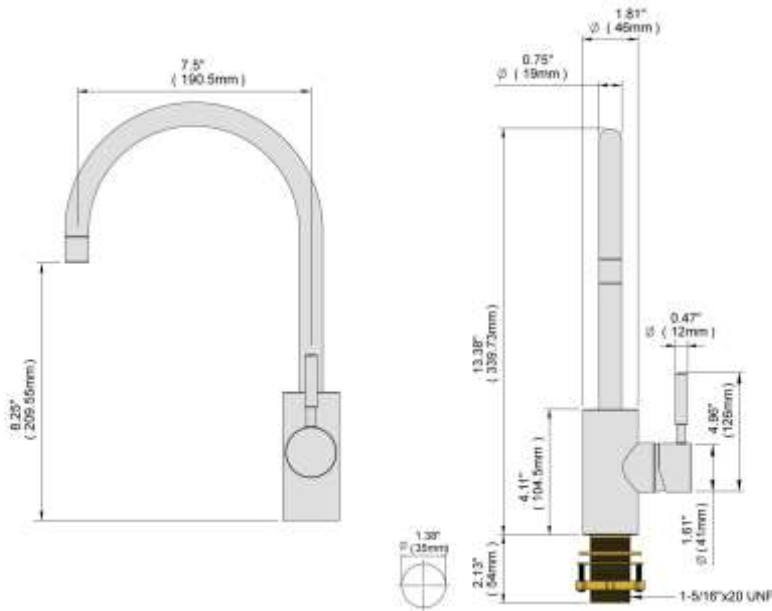

**KITCHEN FAUCET**  
KF1067BR2PC

**Description**

- Brass Material
- Single Lever Handle

**Codes/Standards Applicable**

Specified model meets or exceeds the following:

- ASME A112.18.1
- 2.2 GPM at 60 PSI
- Available with flow restrictor
- 2.0, 1.8 and 1.5 GPM available upon request
- ADA Compliant

**Colors/Finishes**

- Polished Chrome
- Brushed Chrome
- Polished Nickel
- Satin Nickel

**KITCHEN FAUCET**  
KF1067BR2PC

**Product Diagram**