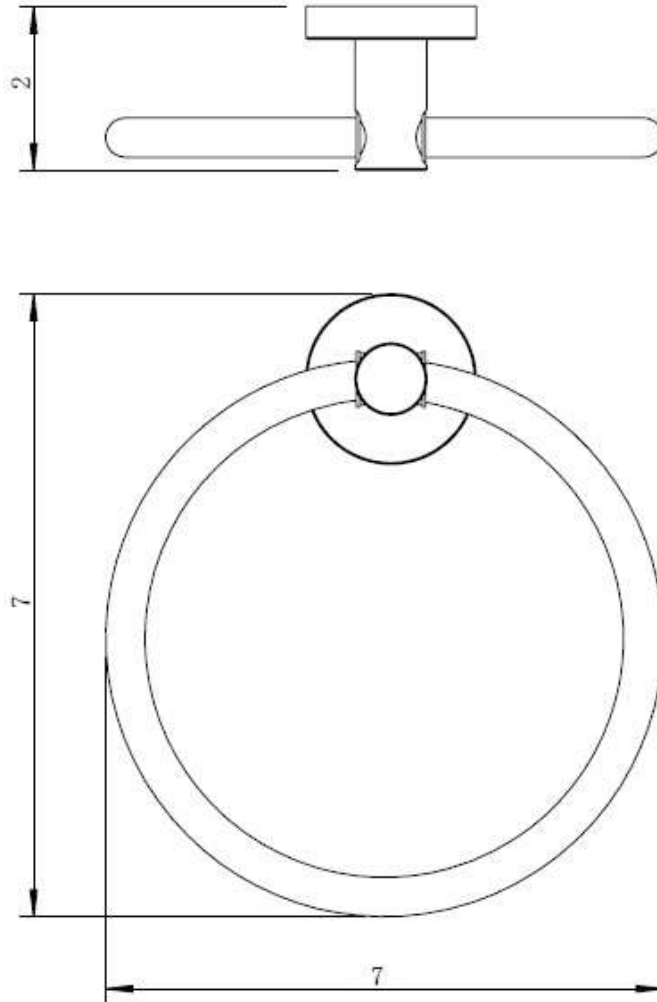

TOWEL RING

TR1041BR13PC

Description

- Brass Material

Colors/Finishes

- Polished Chrome
- Brushed Chrome
- Polished Nickel
- Satin Nickel

TOWEL RING
TPH1041BR13PC

Product Diagram