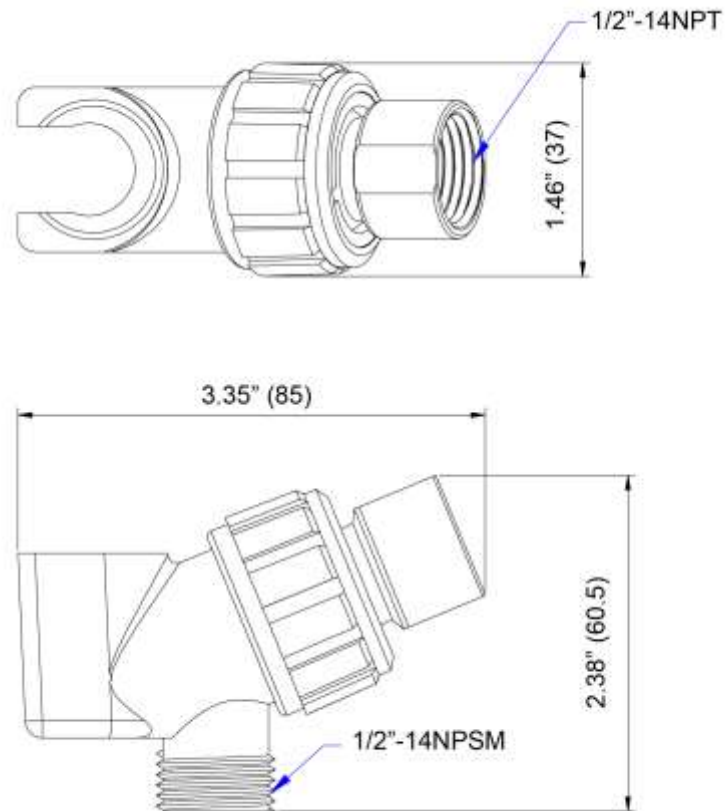

Shower Holder
SHH1022BR13PC

Description

- Brass Material

Colors/Finishes

- Polished Chrome
- Brushed Chrome
- Polished Nickel
- Satin Nickel

Shower Holder
SHH1022BR13PC

PRODUCT DIAGRAM