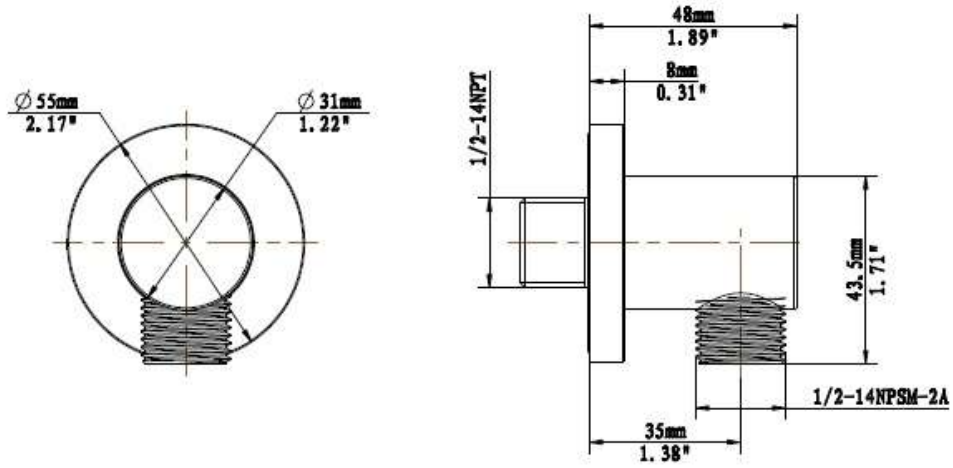

SHOWER ELBOW
SE1004BR13PC

Product Diagram