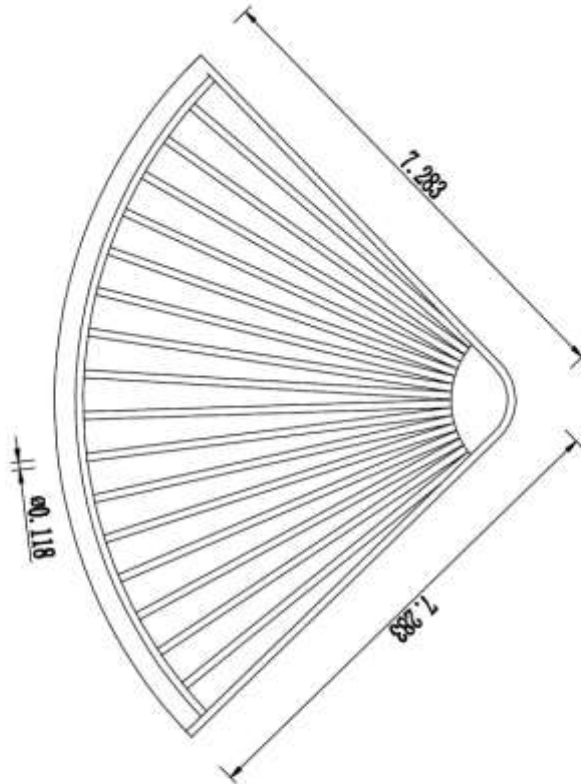

SHOWER BASKET
SB1017BR13PC

Product Diagram