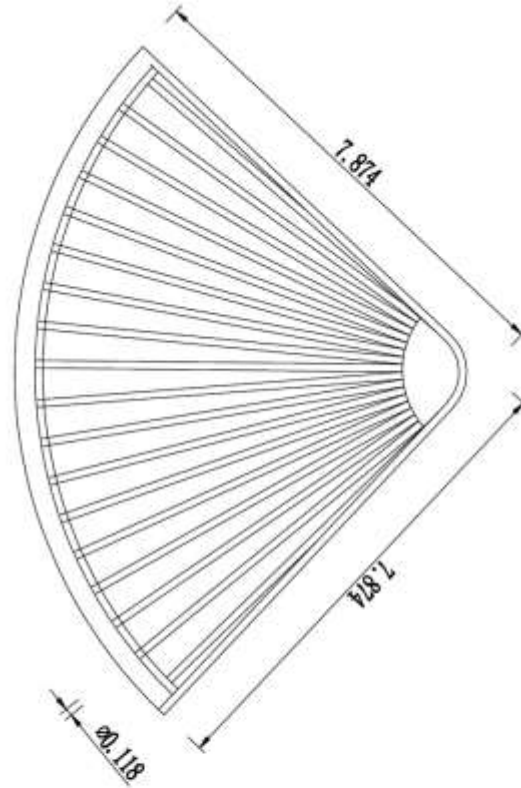

SHOWER BASKET

SB1016BR13PC

Description

- Brass material
- Corner shower basket

Colors/Finishes

- Polished Chrome
- Brushed Chrome
- Polished Nickel
- Satin Nickel

SHOWER BASKET
SB1016BR13PC

Product Diagram