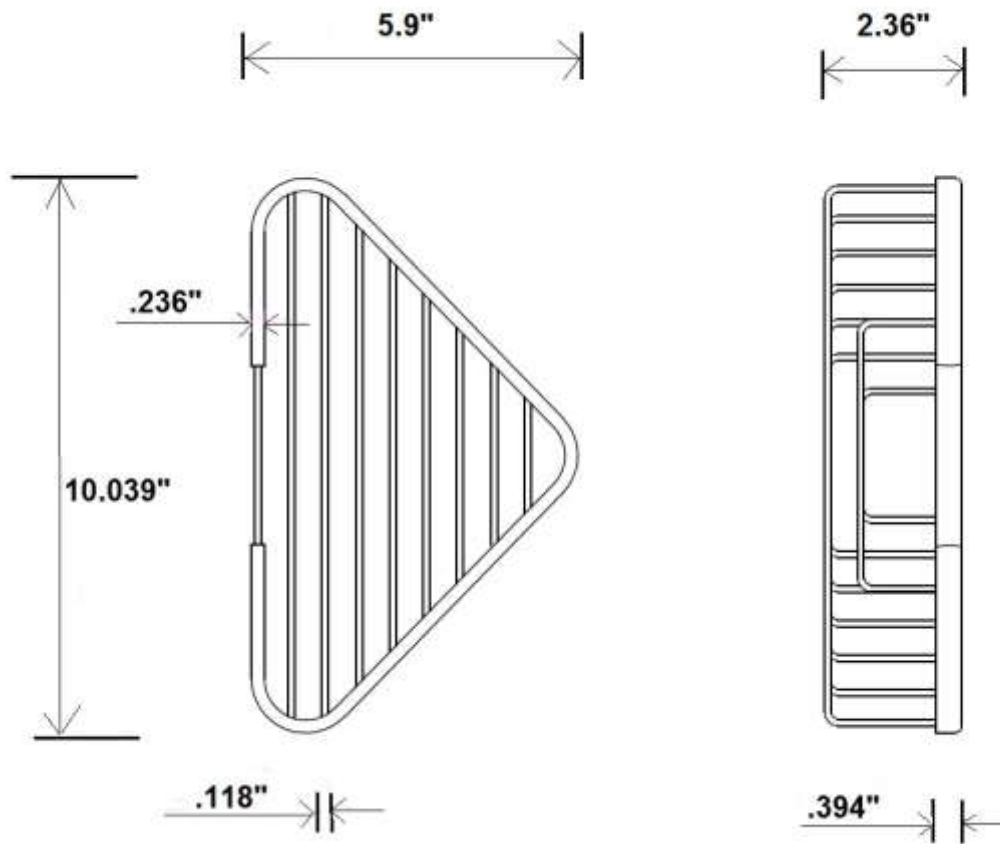

SHOWER BASKET
SB1015BR13PC

Product Diagram