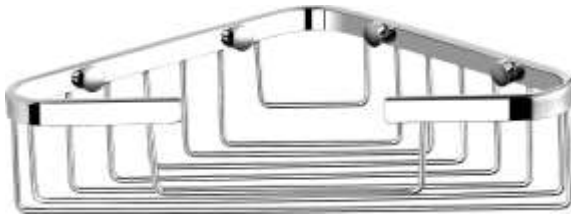

## SHOWER BASKET

SB1015BR13PC

### Description

- Brass material
- Corner shower basket

### Colors/Finishes

- Polished Chrome
- Brushed Chrome
- Polished Nickel
- Satin Nickel

**SHOWER BASKET**  
SB1015BR13PC

**Product Diagram**