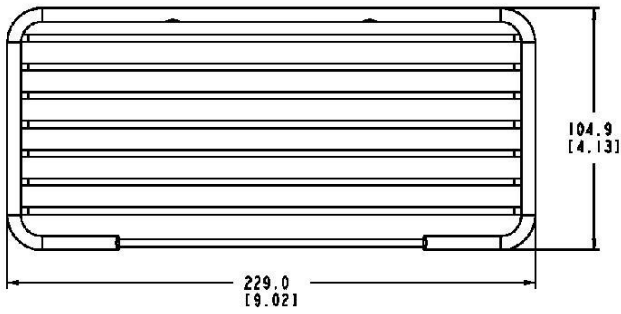

SHOWER BASKET
SB1008BR13PC

Product Diagram