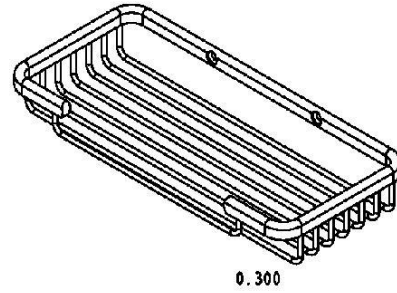

SHOWER BASKET
SB1008BR13PC

Product Diagram