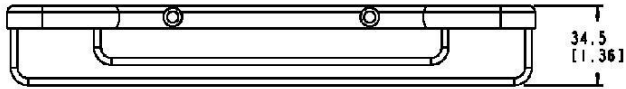

SHOWER BASKET
SB1008BR13PC

Product Diagram