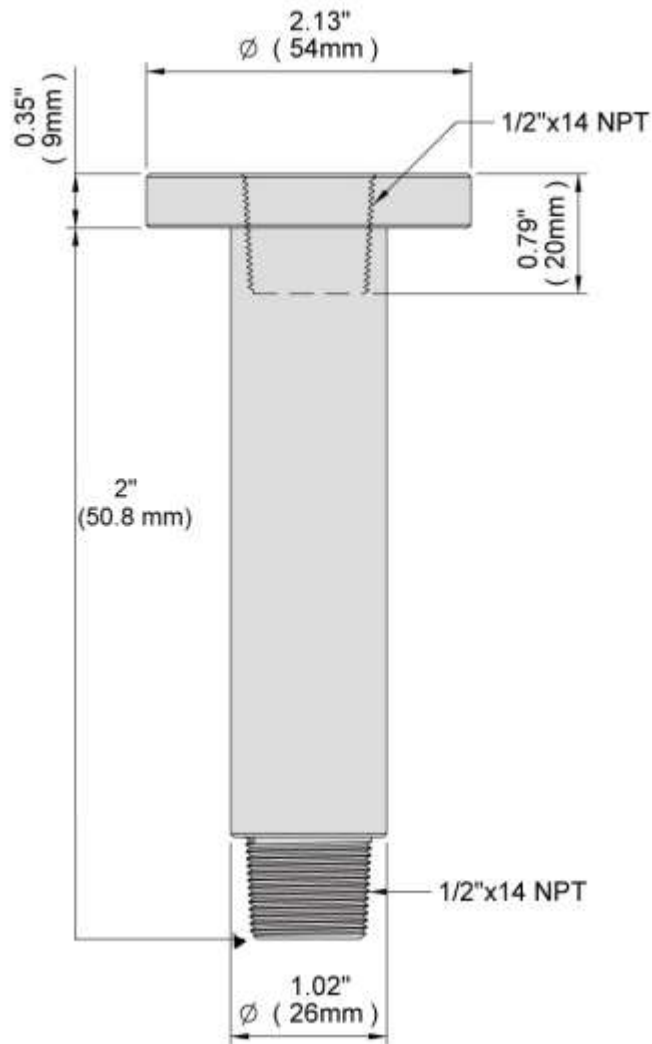

**SHOWER ARM**  
SA1024BR20PC

**Description**

- All brass
- Female Thread
- Available in any length

**Codes/Standards Applicable**

Specified model meets or exceeds the following:

- N/A

**Colors/Finishes**

- Polished Chrome
- Brushed Chrome
- Polished Nickel
- Satin Nickel

## SHOWER ARM

SA1024BR20PC

Product Diagram