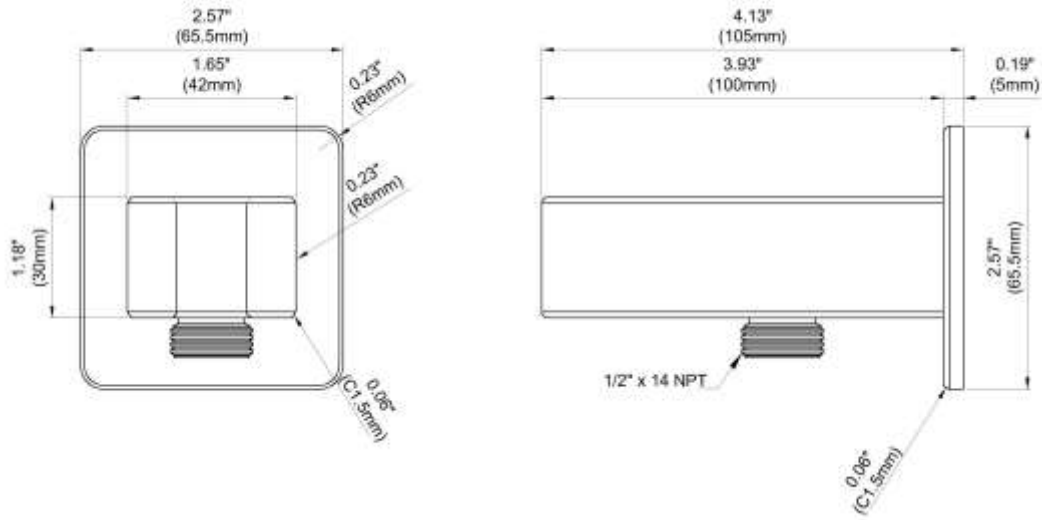

**Shower Holder**  
SHH1021BR13PC-B

**Description**

- Brass Material

**Colors/Finishes**

- Polished Chrome
- Brushed Chrome
- Polished Nickel
- Satin Nickel

**Shower Holder**  
SHH1021BR13PC-B

**PRODUCT DIAGRAM**