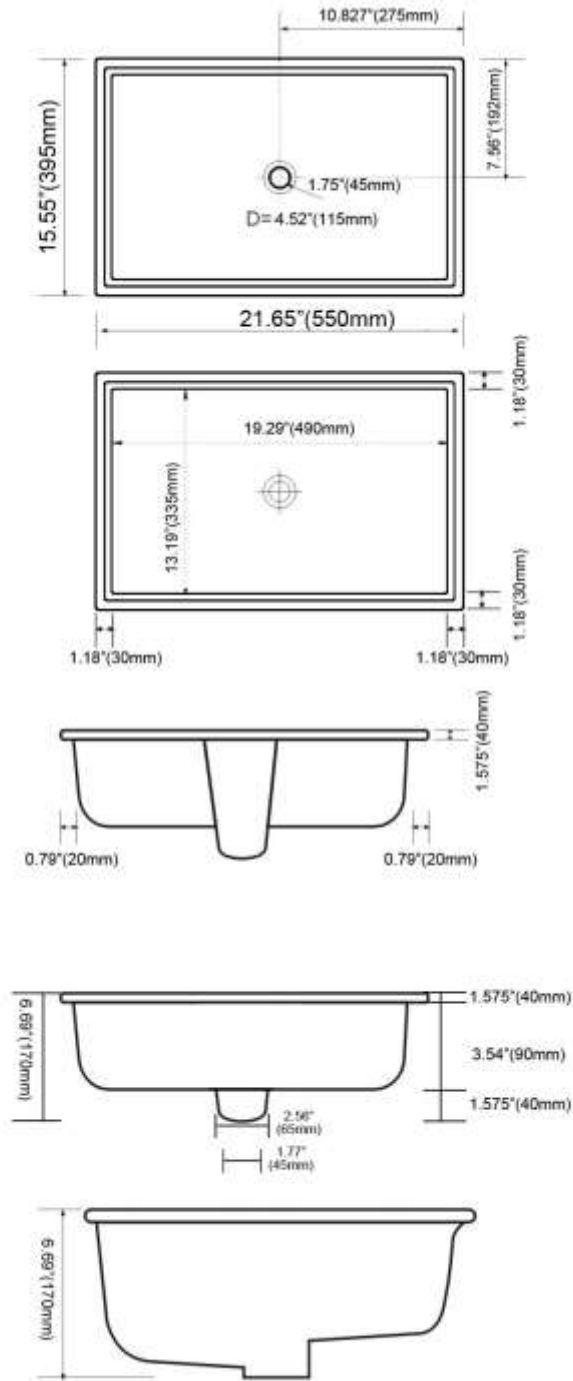

LAVATORY
LV1230CE12

Description

- Ceramic
- 21 3/8" x 15"
- Inside dimensions 19 1/8"x13"

Codes/Standards Applicable

Specified model meets or exceeds the following:

- ASME A112.19.2

Colors/Finishes

- Ceramic
- White

LAVATORY
LV1230CE12

Product Diagram