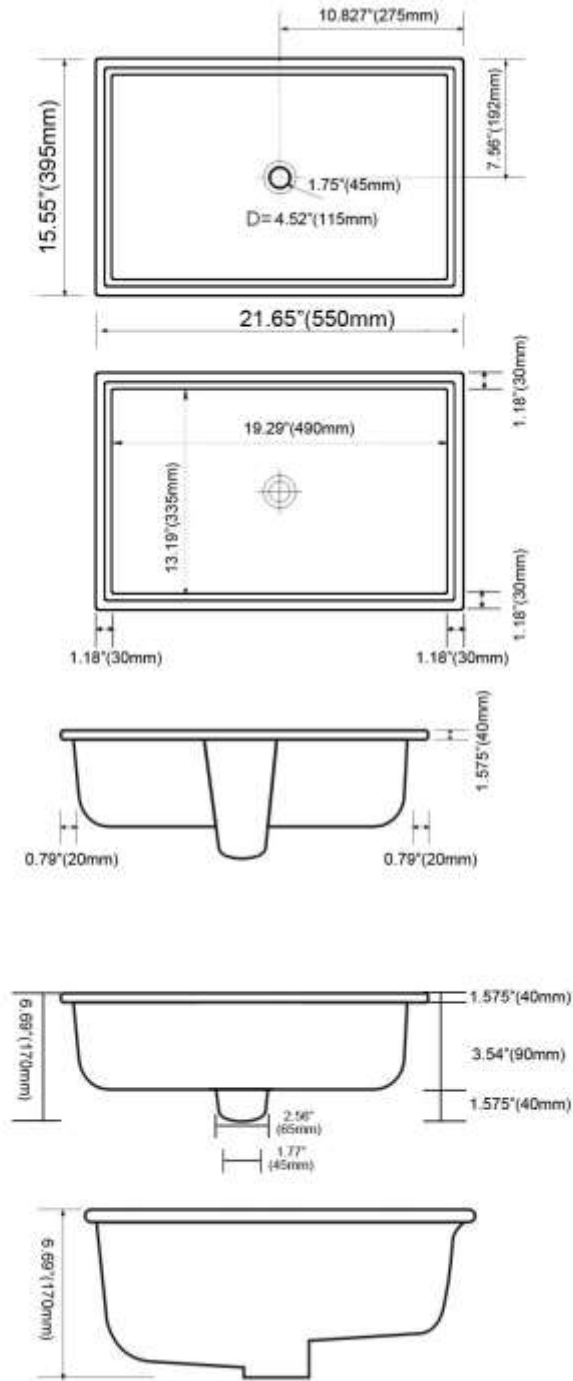

LAVATORY
LV1230CE12

Description

- Ceramic
- 21.65" x 15.55"
- Inside dimensions 19.3" x 13.2"

Codes/Standards Applicable

Specified model meets or exceeds the following:

- ASME A112.19.2

Colors/Finishes

- Ceramic
- White

LAVATORY
LV1230CE12

Product Diagram