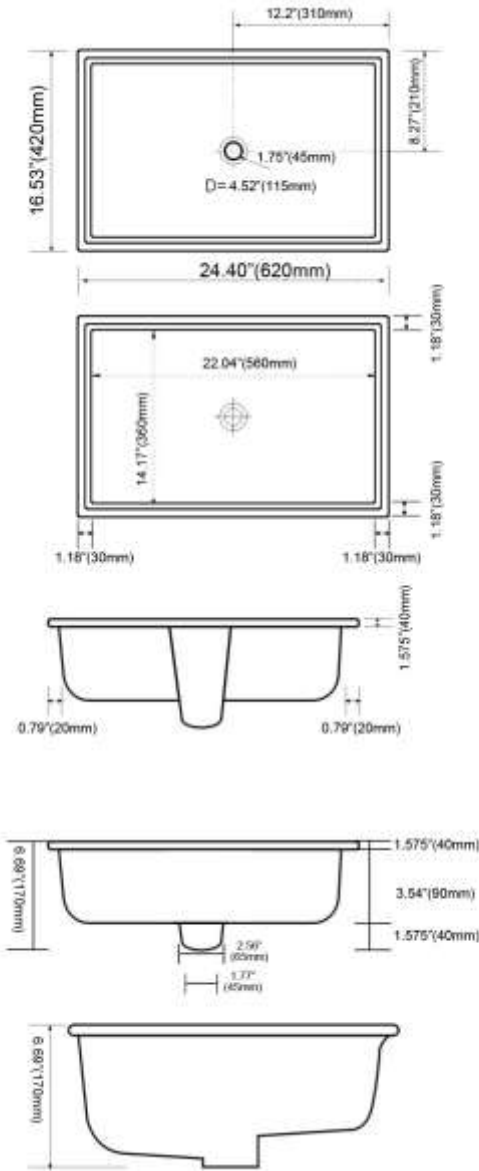

LAVATORY
LV1219CE12

Description

- Ceramic
- 24" x 16 1/2" OD
- 21 3/4" x 14 7/8" ID

Codes/Standards Applicable

Specified model meets or exceeds the following:

- ASME A112.19.2

Colors/Finishes

- Ceramic
- White

LAVATORY
LV1219CE12

Product Diagram