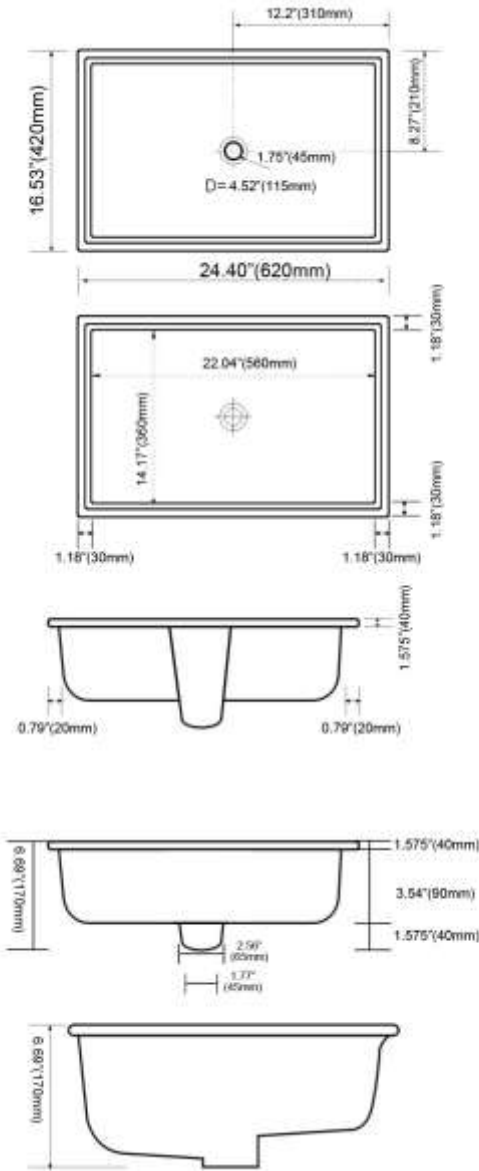

**LAVATORY**  
LV1219CE12

**Description**

- Ceramic
- 24.4" x 16 1/2" OD
- 22" x 14 1/4" ID

**Codes/Standards Applicable**

Specified model meets or exceeds the following:

- ASME A112.19.2

**Colors/Finishes**

- Ceramic
- White

**LAVATORY**  
LV1219CE12

**Product Diagram**