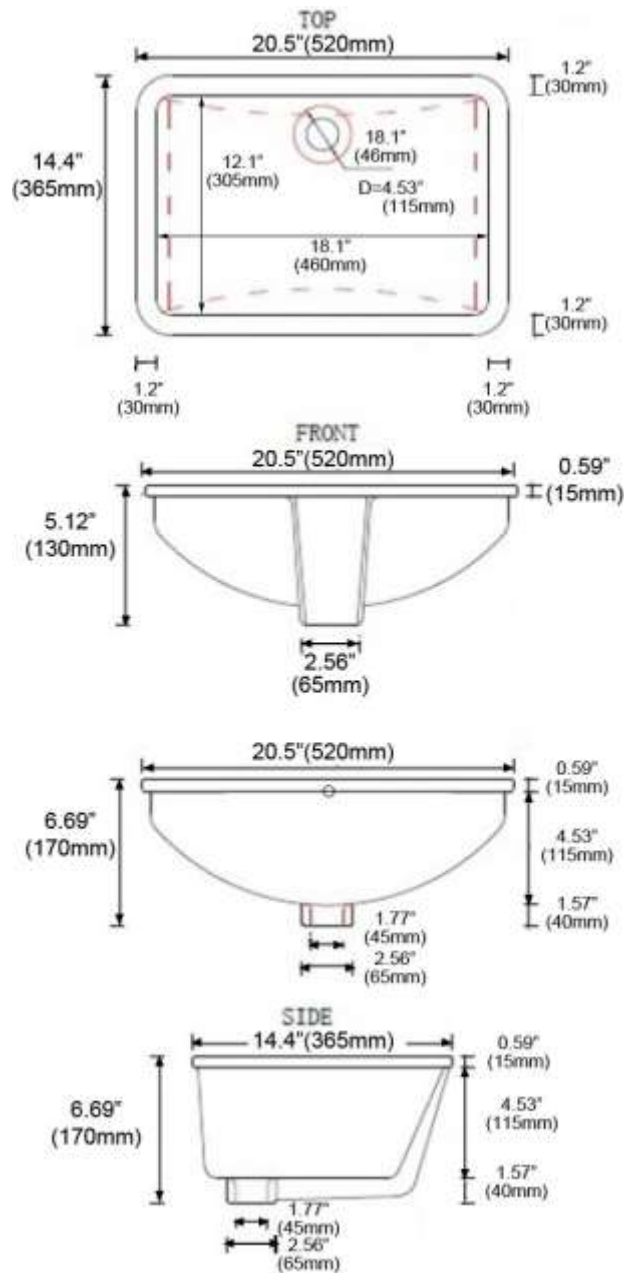

**LAVATORY**  
LV1218CE12

**Description**

- Ceramic
- Undermount
- 20.5" x 14.4" Outside dimensions
- 18.1" x 12.1" Inside dimensions
- **With** overflow on front of bowl
- Mounting clips included

**Codes/Standards Applicable**

Specified model meets or exceeds the following:

- ASME A112.19.2
- ADA COMPLIANT

**Colors/Finishes**

- White

**LAVATORY**  
LV1218CE12

**Product Diagram**