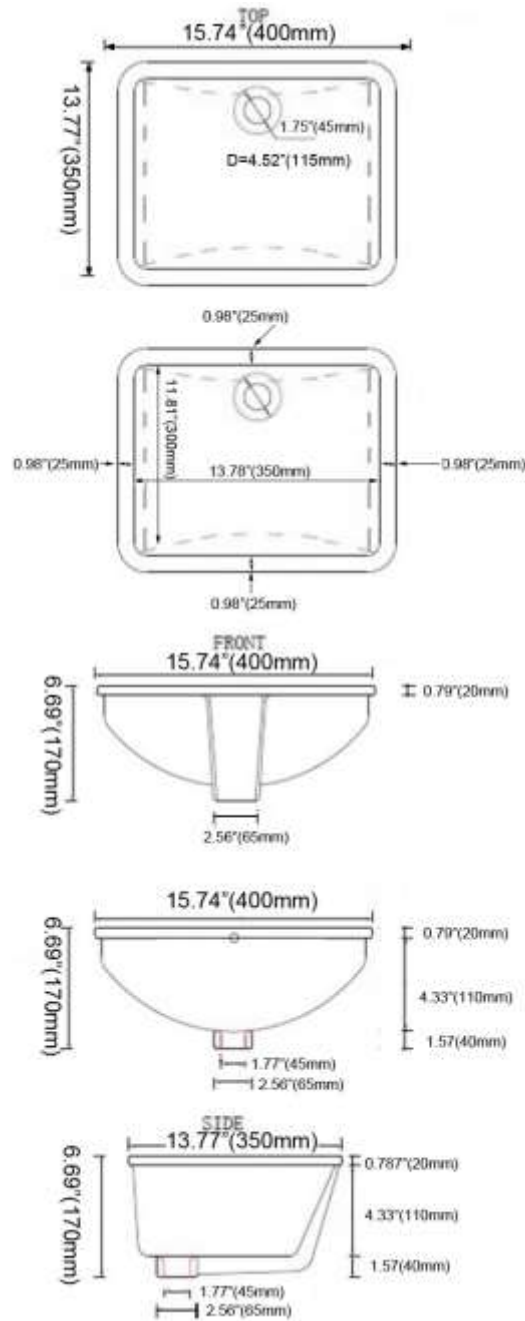

LAVATORY
LV1217CE12

Description

- Ceramic
- 16" x 14"
- 14" x 12" Inside dimensions
- Overflow on front of basin

Codes/Standards Applicable

Specified model meets or exceeds the following:

- ASME A112.19.2

Colors/Finishes

- Ceramic
- White

LAVATORY
LV1217CE12

Product Diagram