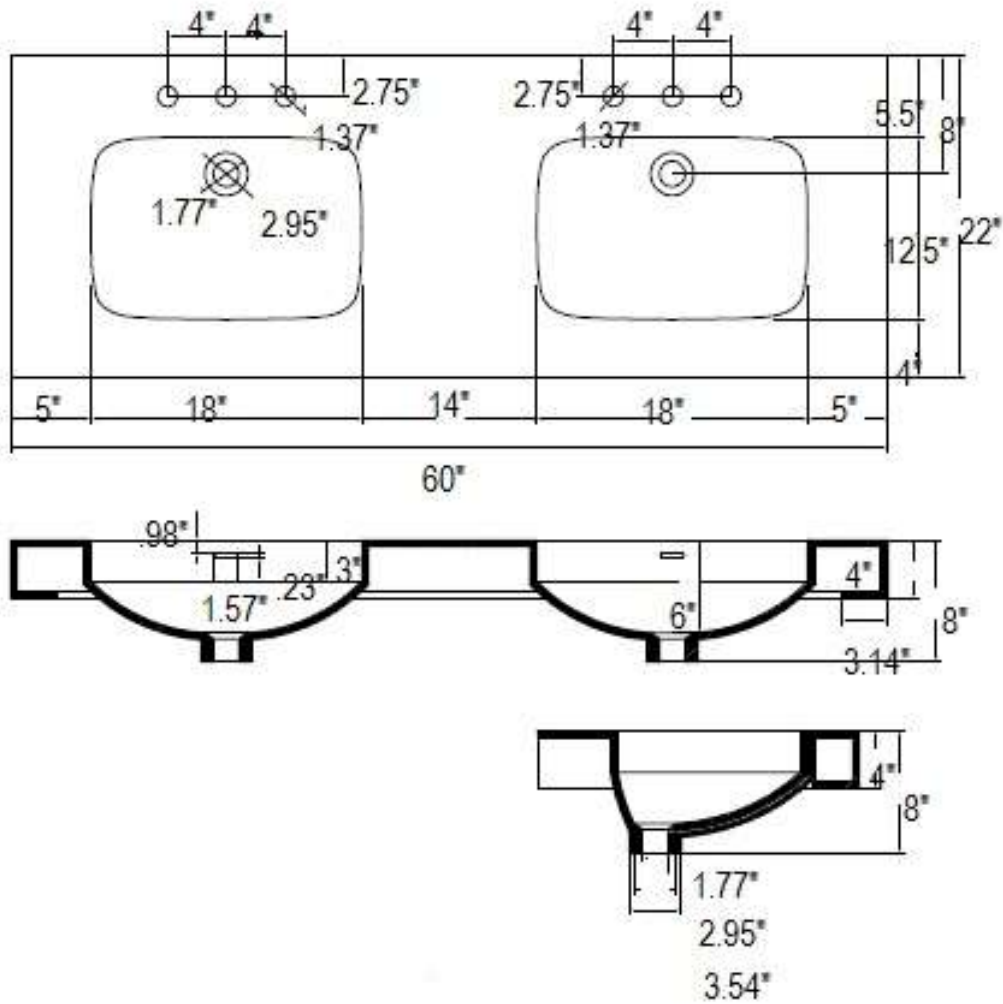

LAVATORY

LV1078SS2

Description

- Solid Surface
- Double Vanity lav
- 60"x22"
- Overflow on front
- Available with 1,2 or 3 holes

Codes/Standards Applicable

Specified model meets or exceeds the following:

- ASME A112.19.2

Colors/Finishes

- Matte White

LAVATORY
LV1078SS2

Product Diagram