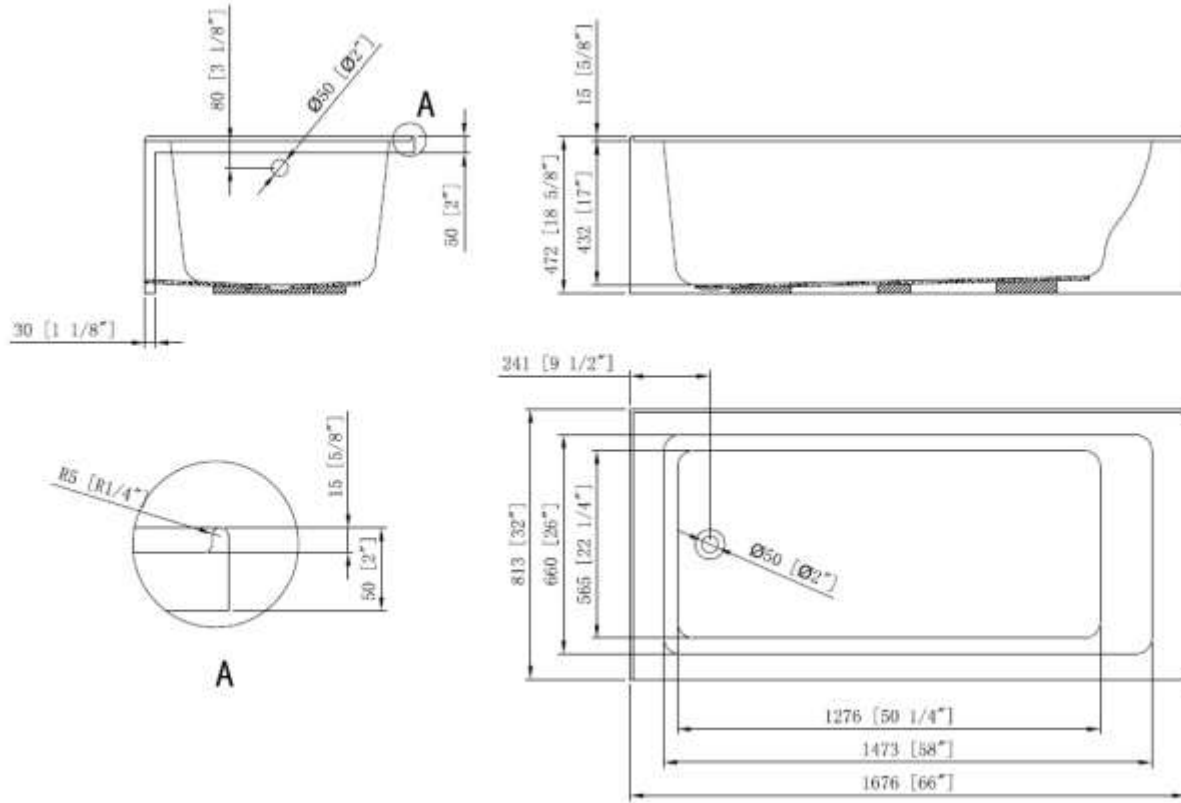

BATH TUB - CATALINA

BT2092AC1-L

Description

- 66" x 32" x 18"
- Integral Apron with Integral Tile Flange
- 100% Lucite Acrylic with Fiberglass Reinforcement
- Alcove Installation
- Leveling Legs on Bottom for Added Support

Codes/Standards Applicable

Specified model meets or exceeds the following:

- ANSI Z-124.1.2

Colors

- White

BATH TUB - CATALINA

BT2092AC1-L

Product Diagram