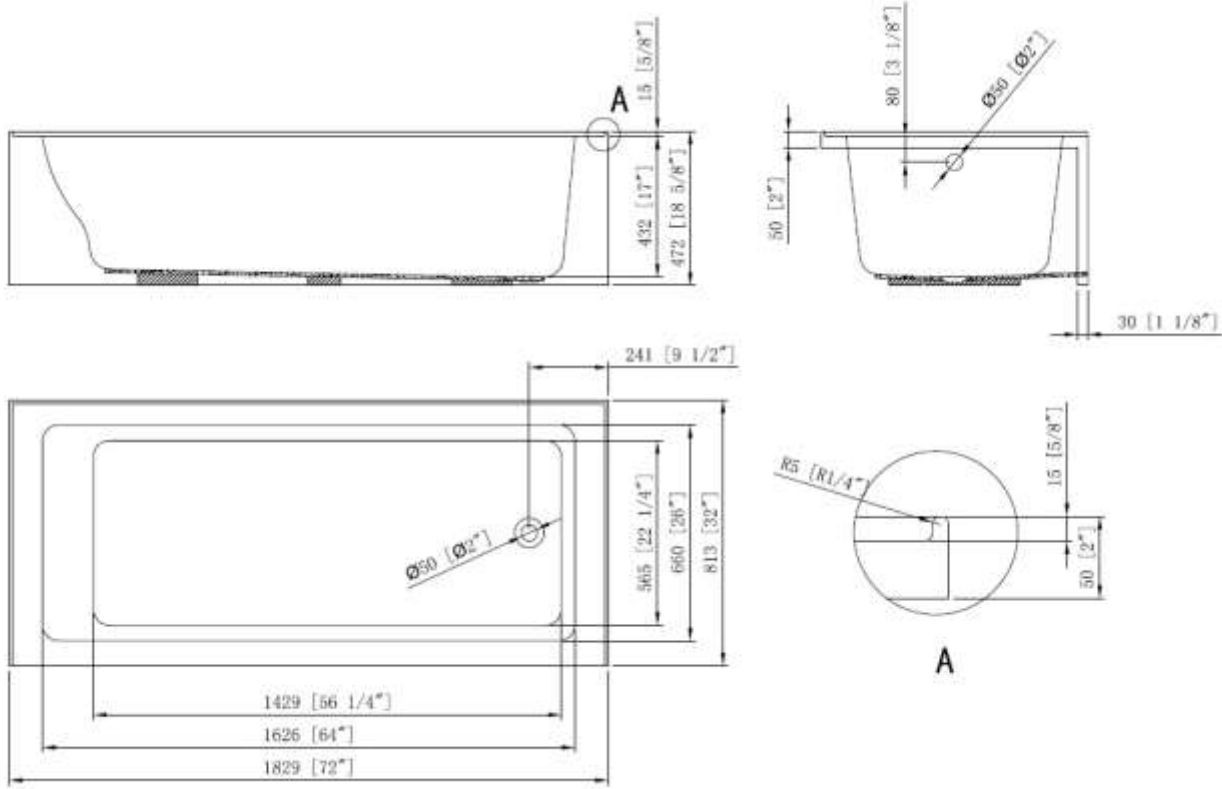

BATH TUB - CATALINA

BT2091AC1-R

Description

- 72" x 32" x 18"
- Integral Apron with Integral Tile Flange
- 100% Lucite Acrylic with Fiberglass Reinforcement
- Alcove Installation
- Leveling Legs on Bottom for Added Support

Codes/Standards Applicable

Specified model meets or exceeds the following:

- ANSI Z-124.1.2

Colors

- White

BATH TUB - CATALINA

BT2091AC1-R

Product Diagram