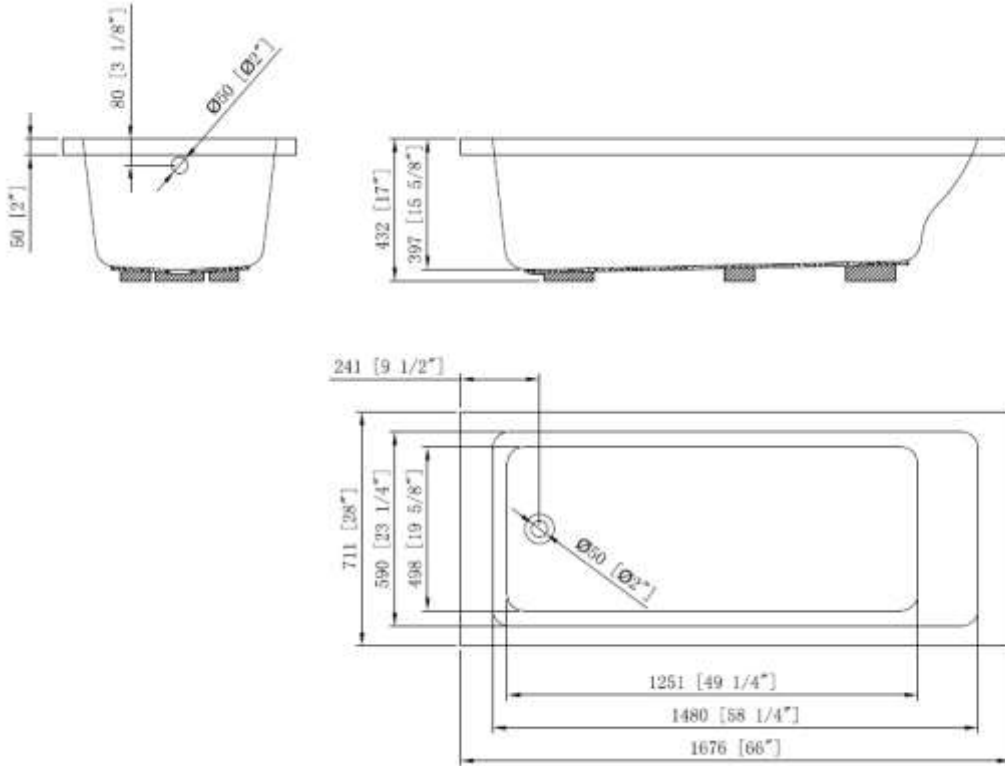

**BATH TUB - CATALINA**

BT2089AC5

**Description**

- 66" x 28" x 17"
- 100% Lucite Acrylic with Fiberglass Reinforcement
- Can be used for Drop In or Undermount
- Leveling Legs on Bottom for Added Support
- Available with three sided integral tile flange

**Codes/Standards Applicable**

Specified model meets or exceeds the following:

- ANSI Z-124.1.2

**Colors**

- White

**BATH TUB - CATALINA**  
BT2089AC5

**Product Diagram**