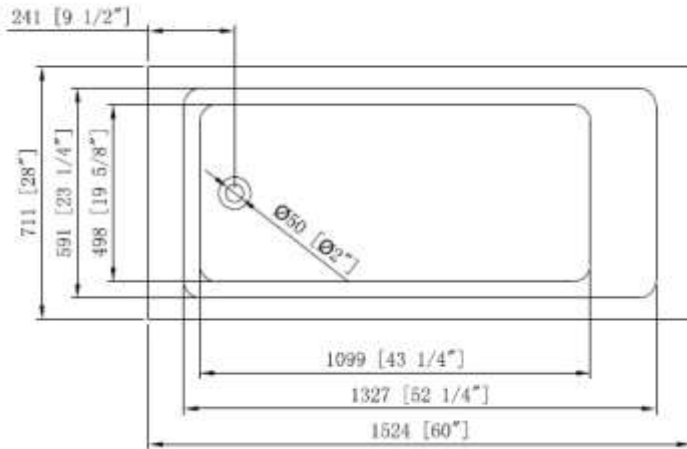

BATH TUB - CATALINA

BT2088AC5

Description

- 60" x 28" x 17"
- 100% Lucite Acrylic with Fiberglass Reinforcement
- Can be used for Drop In or Undermount
- Leveling Legs on Bottom for Added Support
- Available with three sided integral tile flange

Codes/Standards Applicable

Specified model meets or exceeds the following:

- ANSI Z-124.1.2

Colors

- White

BATH TUB - CATALINA

BT2088AC5

Product Diagram