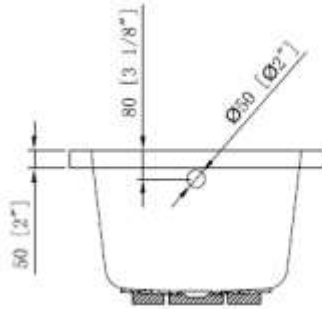

BATH TUB - CATALINA

BT2088AC5

Description

- 60" x 28" x 17"
- 100% Lucite Acrylic with Fiberglass Reinforcement
- Can be used for Drop In or Undermount
- Leveling Legs on Bottom for Added Support
- Available with three sided integral tile flange

Codes/Standards Applicable

Specified model meets or exceeds the following:

- ANSI Z-124.1.2

Colors

- White

BATH TUB - CATALINA

BT2088AC5

Product Diagram