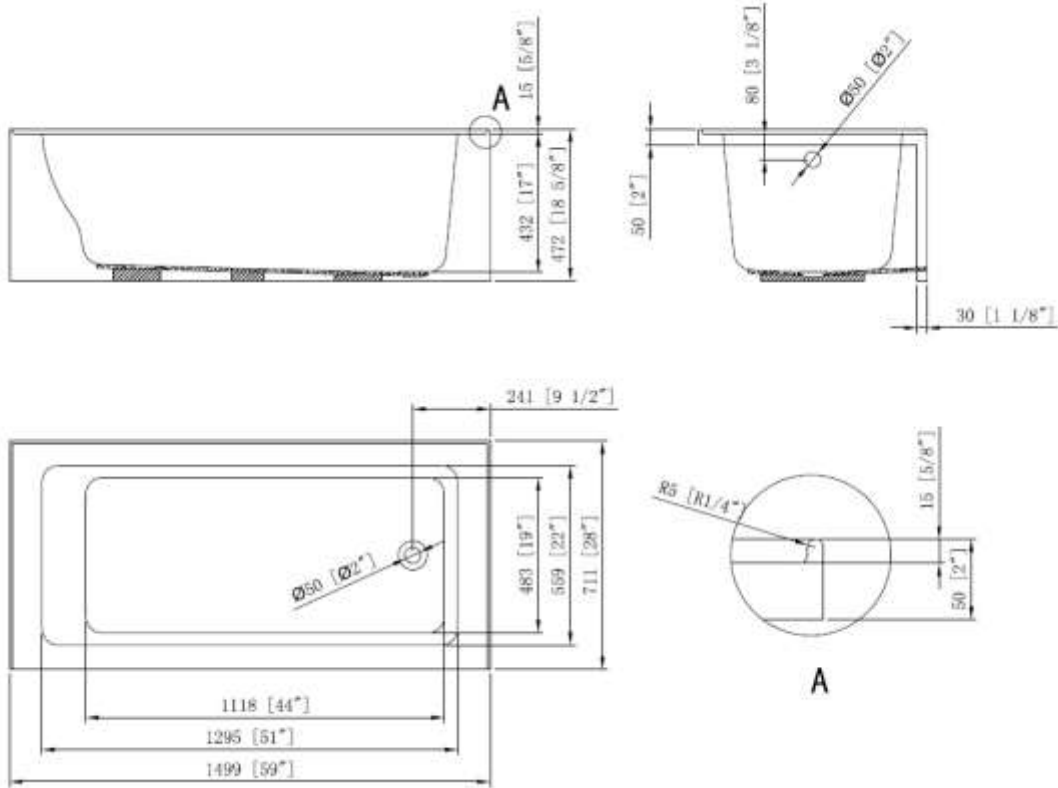

**BATH TUB - CATALINA**

BT2086AC1-R

**Description**

- 59" x 28" x 18"
- Integral Apron with Integral Tile Flange
- 100% Lucite Acrylic with Fiberglass Reinforcement
- Alcove Installation
- Leveling Legs on Bottom for Added Support

**Codes/Standards Applicable**

Specified model meets or exceeds the following:

- ANSI Z-124.1.2
- ADA

**Colors**

- White

**BATH TUB - CATALINA**

BT2086AC1-R

**Product Diagram**