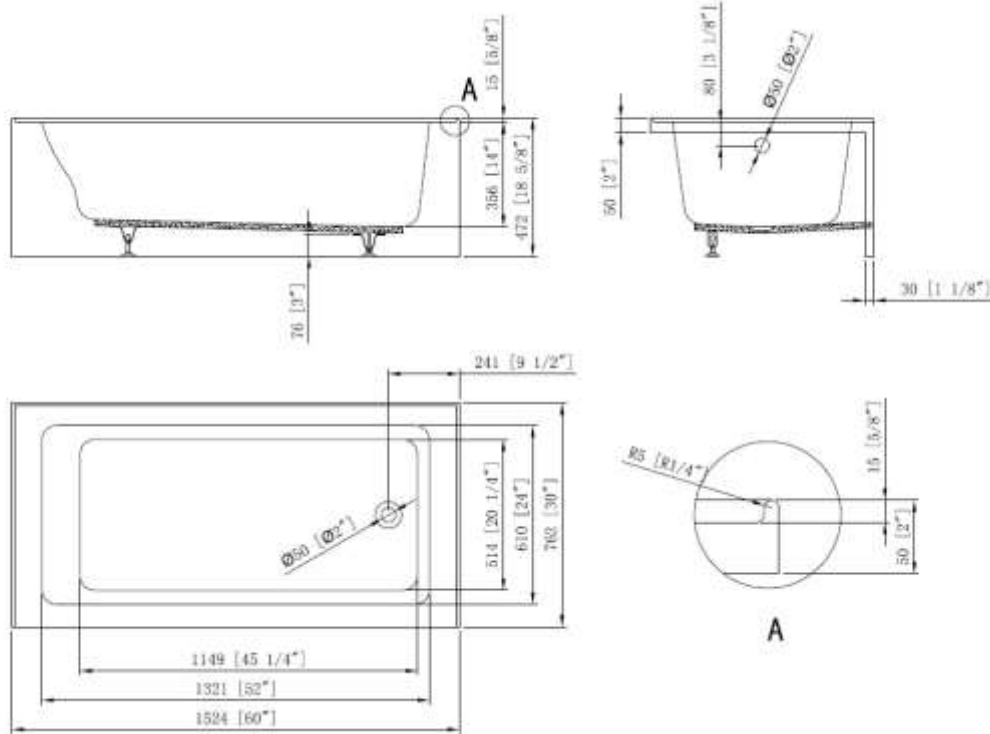

BATH TUB - CATALINA

BT2084AC1-R

Description

- 60" x 30" x 18"
- Integral Apron with Integral Tile Flange
- 100% Lucite Acrylic with Fiberglass Reinforcement
- Above the Floor rough and Alcove Installation
- Adjustable Leveling Legs up to 3" on Bottom of tub

Codes/Standards Applicable

Specified model meets or exceeds the following:

- ANSI Z-124.1.2
- ADA

Colors

- White

BATH TUB - CATALINA

BT2084AC1-R

Product Diagram