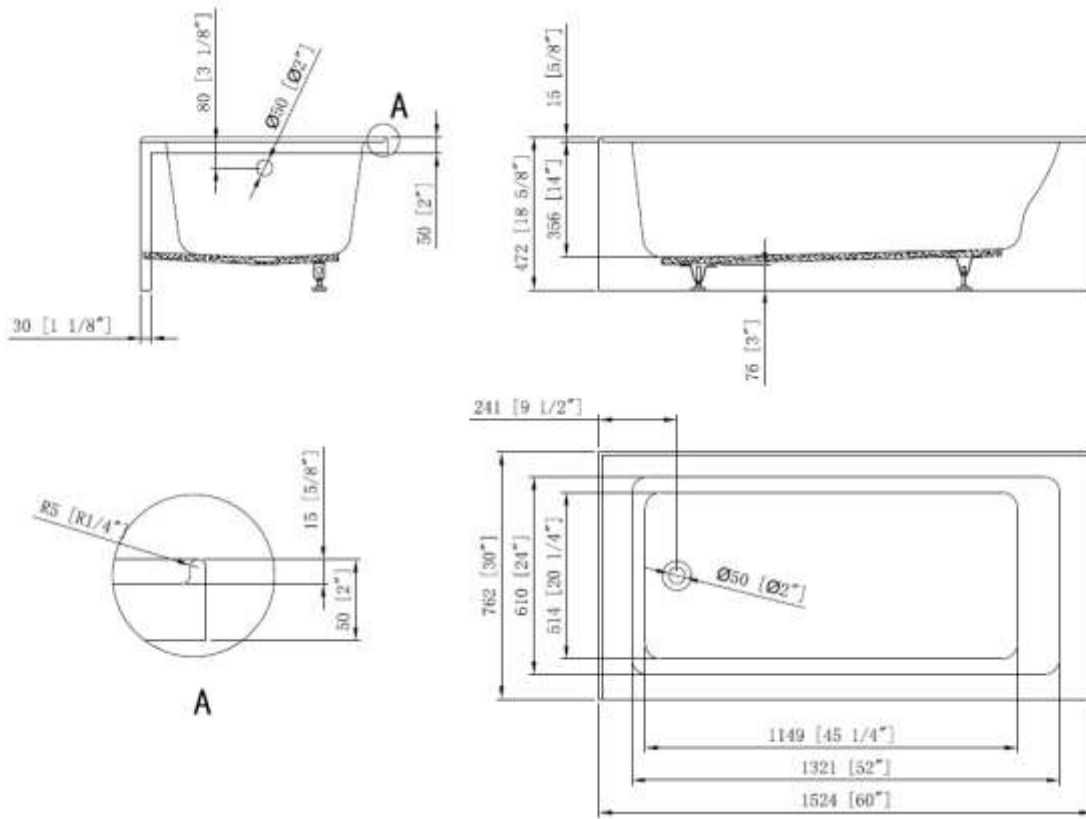

BATH TUB - CATALINA

BT2084AC1-L

Description

- 60" x 30" x 18"
- Integral Apron with Integral Tile Flange
- 100% Lucite Acrylic with Fiberglass Reinforcement
- Above the Floor rough and Alcove Installation
- Adjustable Leveling Legs up to 3" on Bottom of tub

Codes/Standards Applicable

Specified model meets or exceeds the following:

- ANSI Z-124.1.2
- ADA

Colors

- White

BATH TUB - CATALINA

BT2084AC1-L

Product Diagram