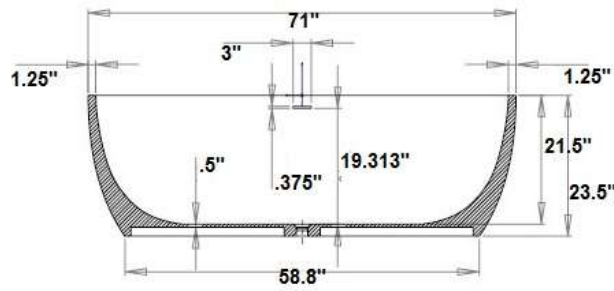

BATHTUB
BT2081CS6

Description

- Free Standing
- Material-Solid Surface
- Integral overflow
- Tip Touch pop up drain waste

Code Compliance:

- ANSI/ICPA SS-1-2001

Colors/Finishes

- White/Matte

BATHTUB
BT2081CS6

Diagram/Dimensions