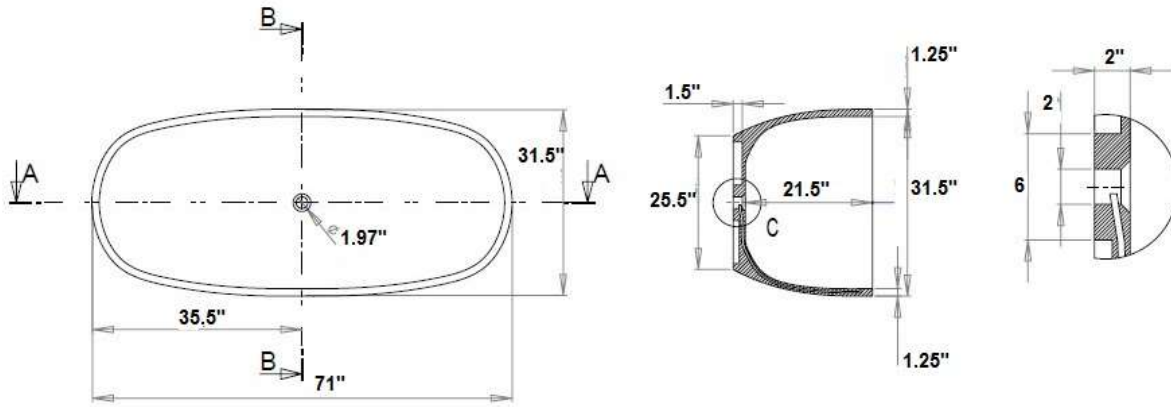

BATHTUB
BT2081CS6

Description

- Free Standing
- Material-Solid Surface
- Integral overflow
- Tip Touch pop up drain waste

Code Compliance:

- ANSI/ICPA SS-1-2001

Colors/Finishes

- White/Matte

BATHTUB
BT2081CS6

Diagram/Dimensions