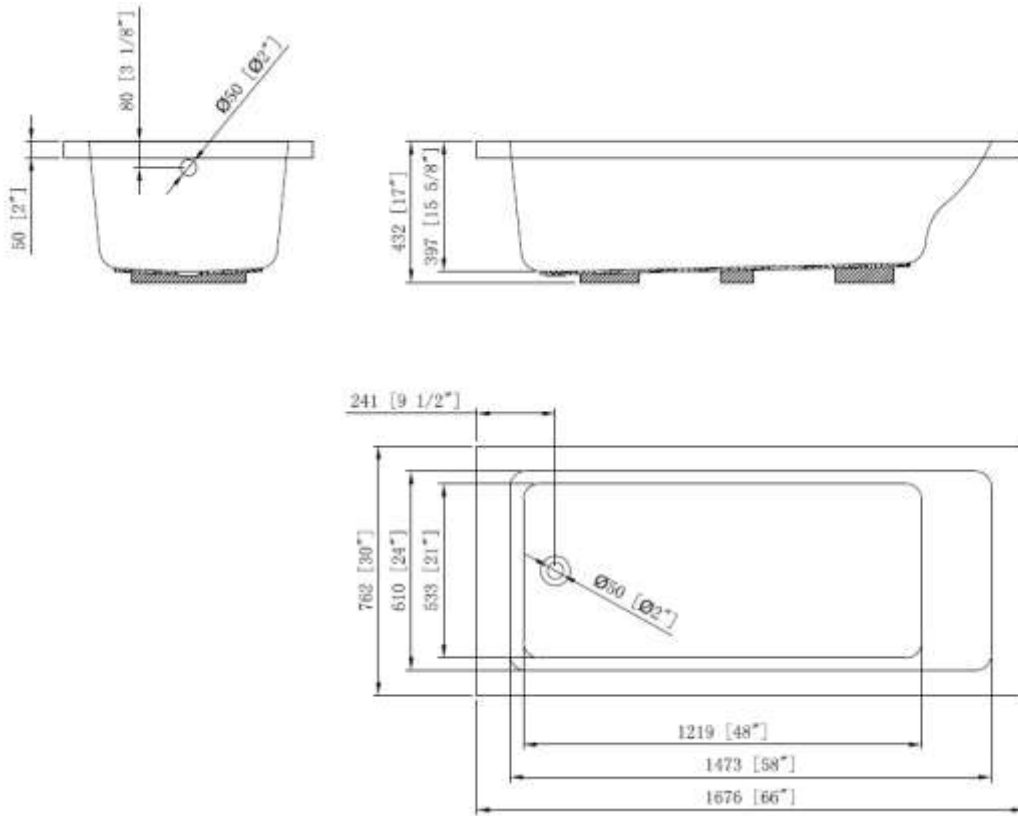

**BATH TUB - CATALINA**

BT2080AC5

**Description**

- 66" x 30" x 17"
- 100% Lucite Acrylic with Fiberglass Reinforcement
- Can be used for Drop In or Undermount
- Leveling Legs on Bottom for Added Support
- Available with three sided integral tile flange

**Codes/Standards Applicable**

Specified model meets or exceeds the following:

- ANSI Z-124.1.2

**Colors**

- White
- Other colors available upon request

**BATH TUB - CATALINA**

BT2080AC5

**Product Diagram**