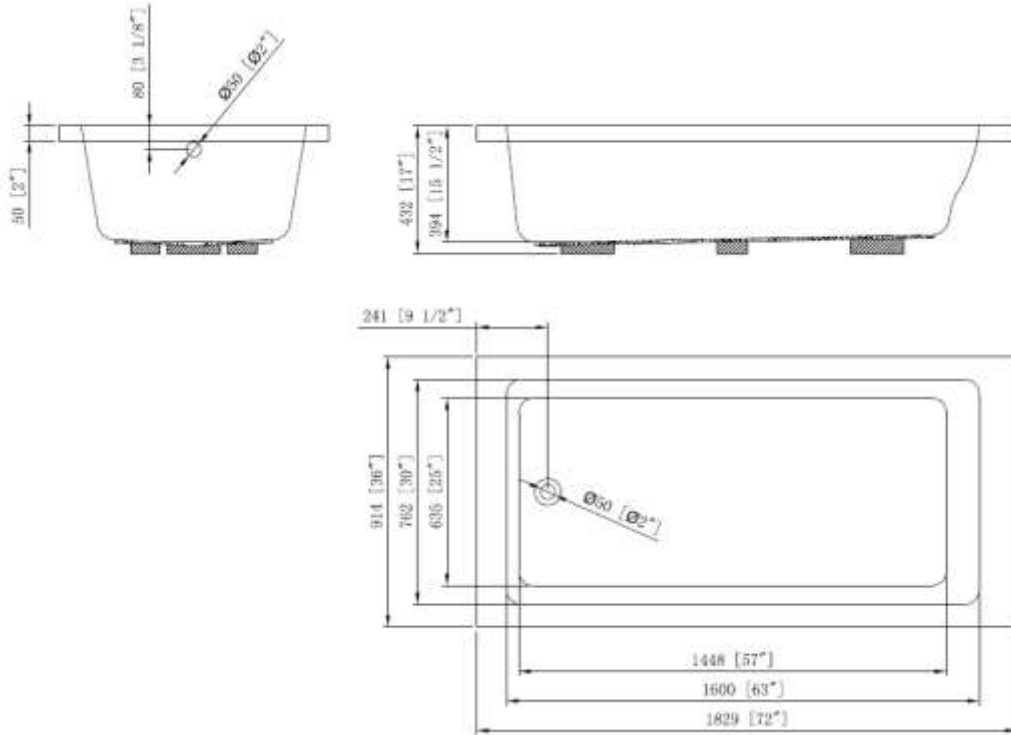

BATH TUB - CATALINA

BT2079AC5

Description

- 72" x 36" x 17"
- 100% Acrylic with Fiberglass Reinforcement
- Can be used for Drop In or Undermount
- Leveling Legs on Bottom for Added Support
- Available with three sided integral tile flange

Codes/Standards Applicable

Specified model meets or exceeds the following:

- ANSI Z-124.1.2

Colors

- White
- Other colors available upon request

BATH TUB - CATALINA
BT2079AC5

Product Diagram