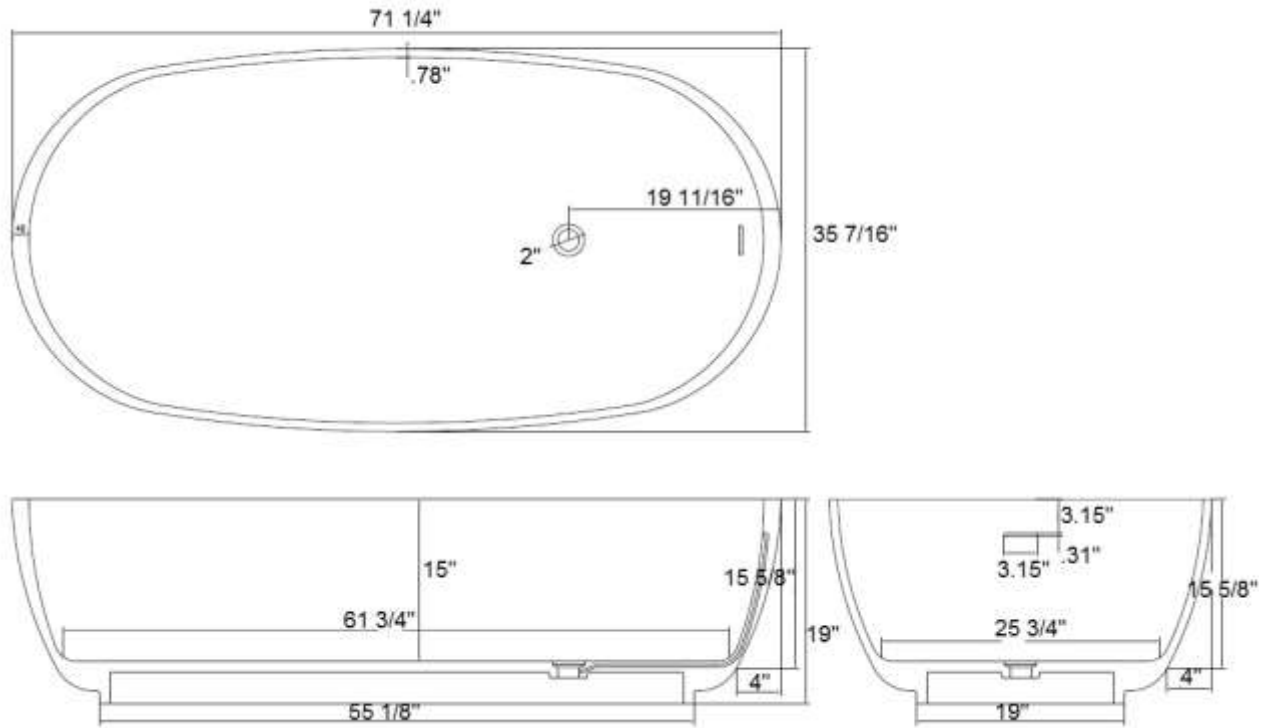

**BATHTUB**  
BT2078CS6WI

**Description**

- Free Standing
- Material-Solid Surface
- Integral overflow
- Tip Toe drain waste

**Code Compliance:**

- ANSI Z 124.3.95

**Colors/Finishes**

- White/Matte
- White/Gloss

**BATHTUB**  
BT2078CS6WI

**Diagram/Dimensions**