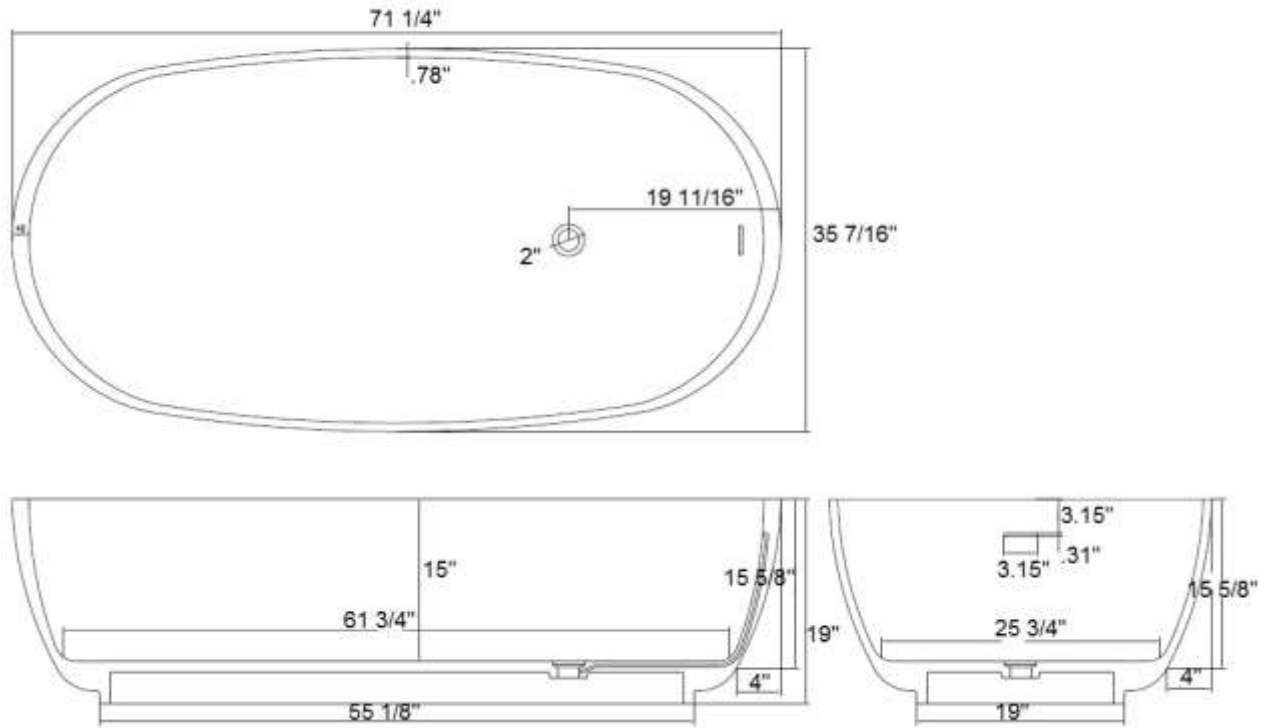

**BATHTUB**  
BT2078CS6

**Description**

- Free Standing
- Material-Solid Surface
- Integral overflow
- Tip Touch pop up drain waste

**Code Compliance:**

- ANSI/ICPA SS-1-2001

**Colors/Finishes**

- White/Matte

**BATHTUB**  
BT2078CS6

**Diagram/Dimensions**