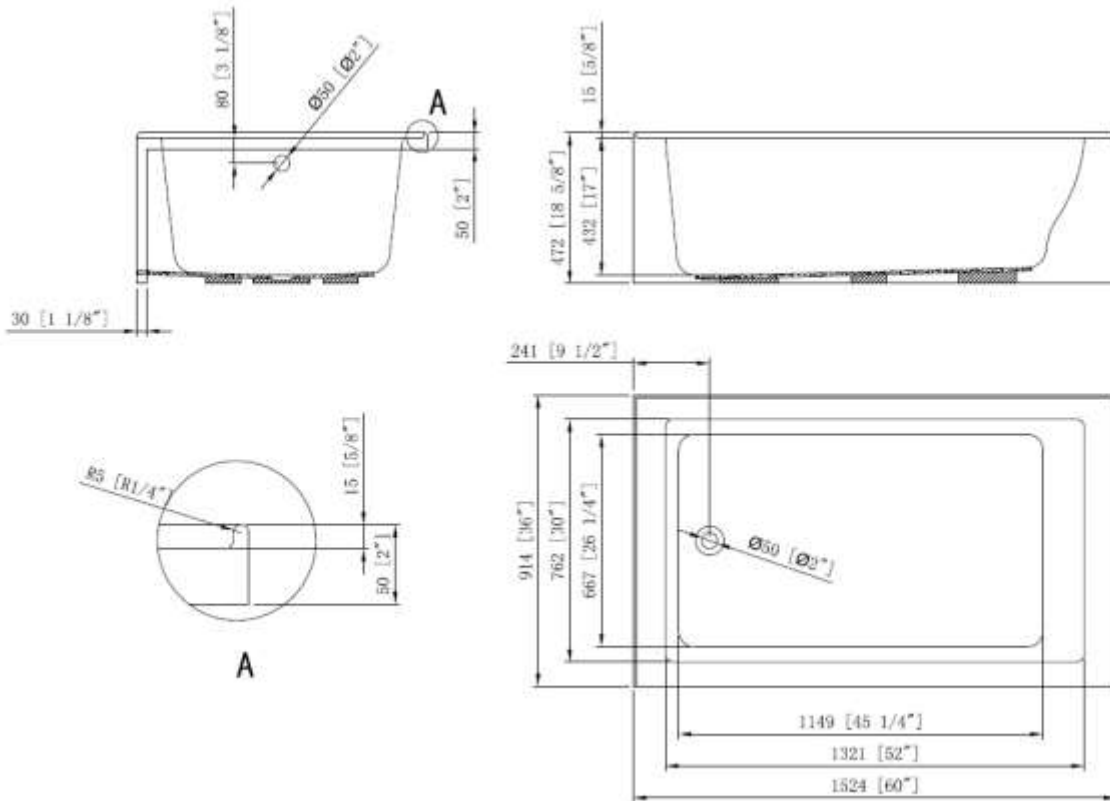

BATH TUB - CATALINA

BT2069AC1-L

Description

- 60" x 36" x 18"
- Integral Apron with Integral Tile Flange
- 100% Lucite Acrylic with Fiberglass Reinforcement
- Alcove Installation
- Leveling Legs on Bottom for Added Support

Codes/Standards Applicable

Specified model meets or exceeds the following:

- ANSI Z-124.1.2
- ADA

Colors

- White

BATH TUB - CATALINA

BT2069AC1-L

Product Diagram