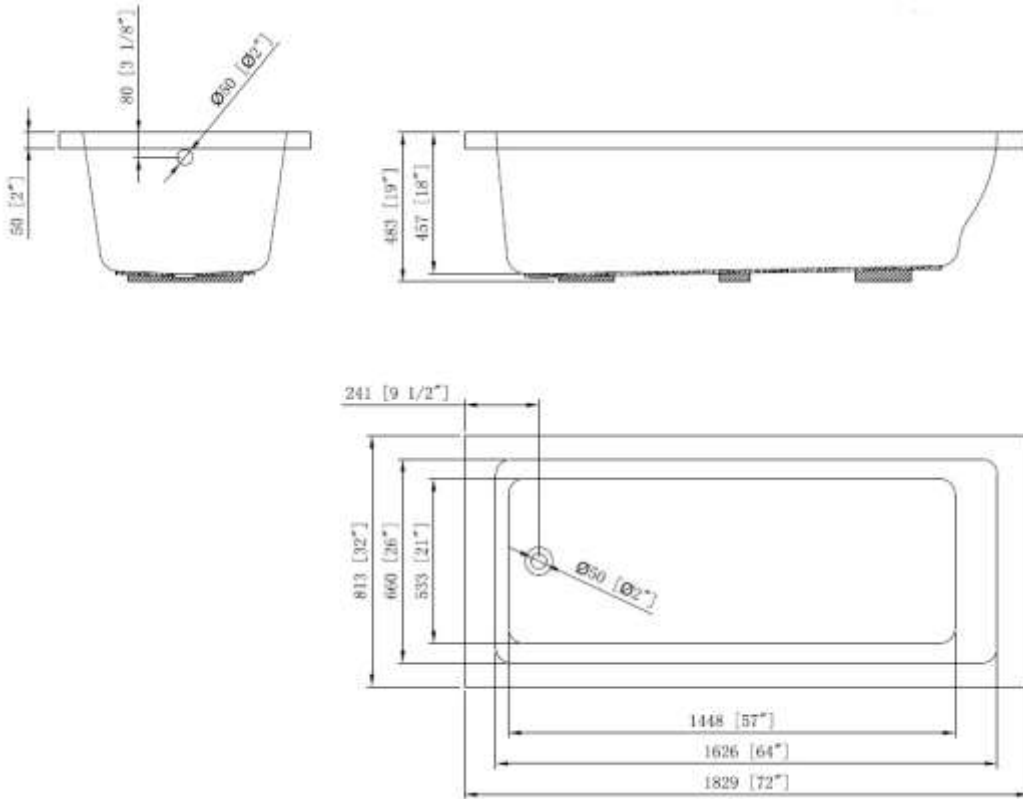

BATH TUB - CATALINA

BT2067AC5

Description

- 72" x 32" x 19"
- 100% Lucite Acrylic with Fiberglass Reinforcement
- Can be used for Drop In or Undermount
- Leveling Legs on Bottom for Added Support

Codes/Standards Applicable

Specified model meets or exceeds the following:

- ANSI Z-124.1.2
- ADA

Colors

- White

BATH TUB - CATALINA

BT2067AC5

Product Diagram