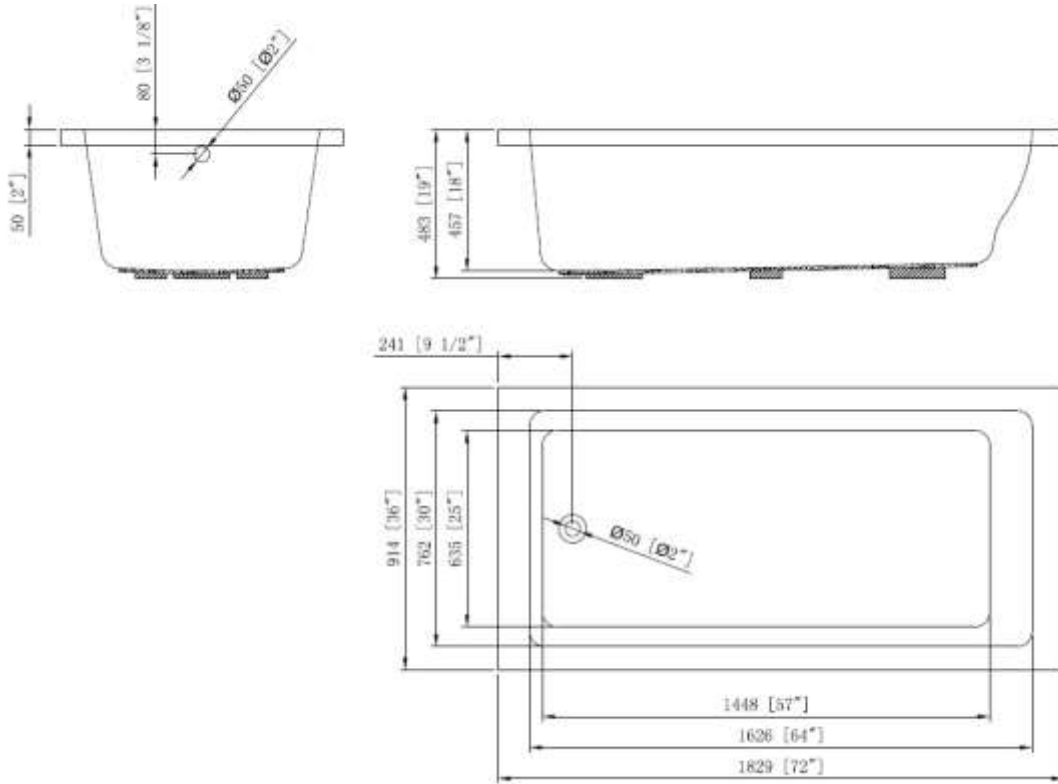

BATH TUB - CATALINA

BT2066AC5

Description

- 72" x 36" x 19"
- 100% Lucite Acrylic with Fiberglass Reinforcement
- Can be used for Drop In or Undermount
- Leveling Legs on Bottom for Added Support

Codes/Standards Applicable

Specified model meets or exceeds the following:

- ANSI Z-124.1.2
- ADA

Colors

- White

BATH TUB - CATALINA

BT2066AC5

Product Diagram