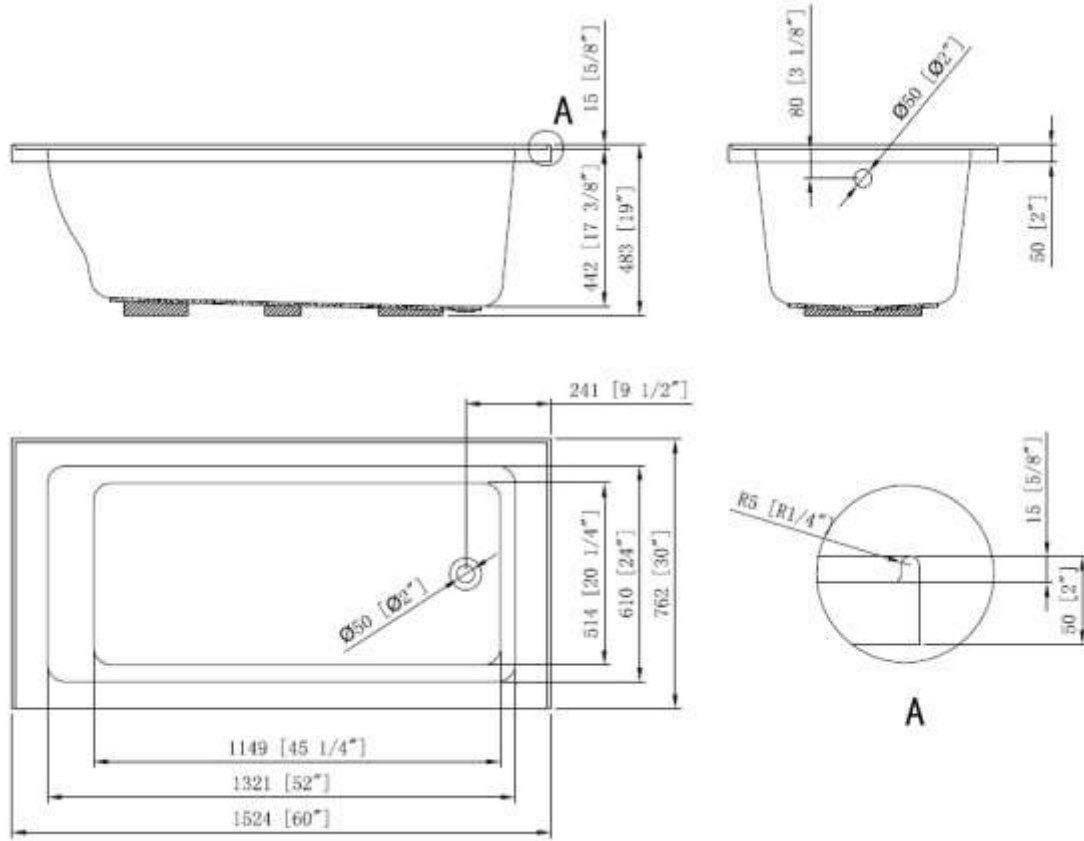

BATH TUB - CATALINA

BT2033AC18-R

Description

- 60" x 30" x 19"
- 100% Lucite Acrylic with Fiberglass Reinforcement
- Alcove Installation
- Integral 3 Side Tile Flange
- Leveling Legs on Bottom for Added Support

Codes/Standards Applicable

Specified model meets or exceeds the following:

- ANSI Z-124.1.2

Colors

- White
- Other colors available upon request

Bath Tub Series

BATH TUB - CATALINA
BT2033AC18-R

Product Diagram