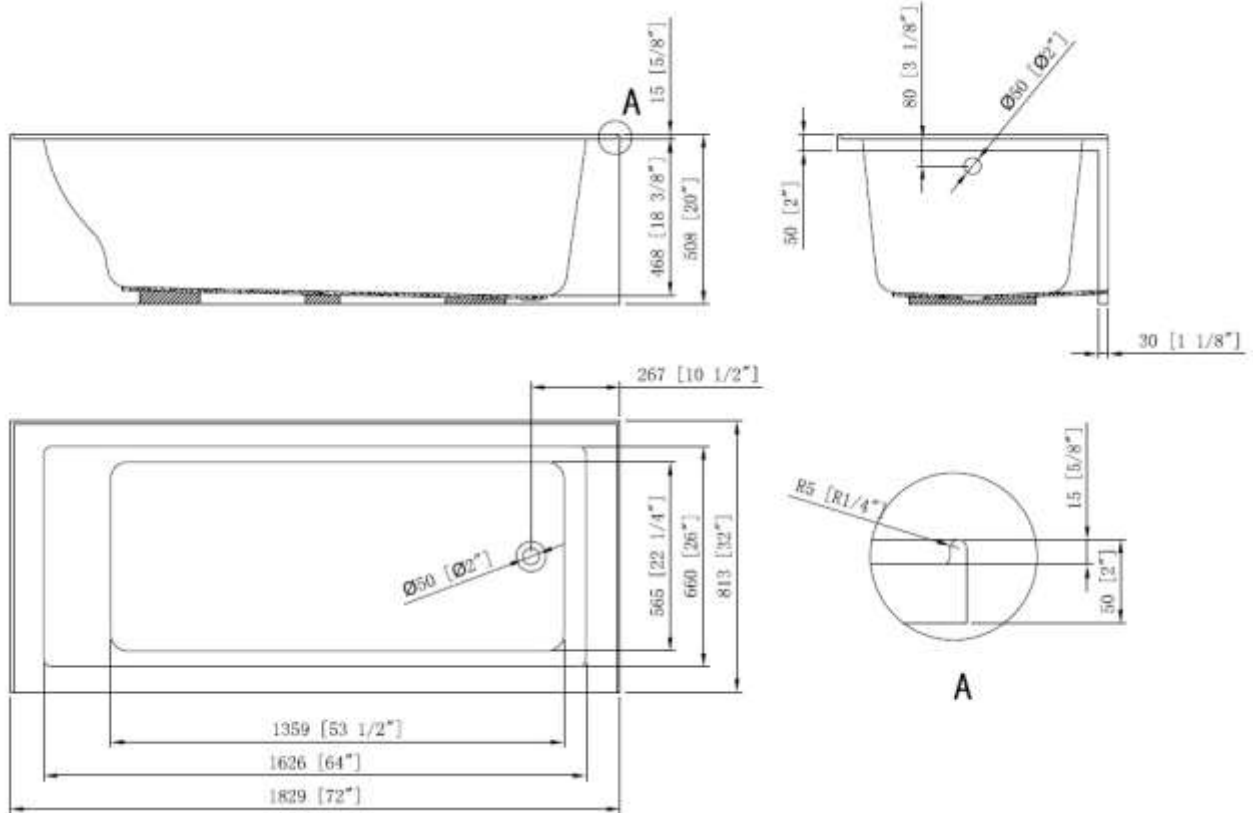

BATH TUB - CATALINA

BT2014AC18-R

Description

- 72" x 32" x 20"
- Integral Apron with Integral Tile Flange
- 100% Lucite Acrylic with Fiberglass Reinforcement
- Alcove Installation
- Leveling Legs on Bottom for Added Support

Codes/Standards Applicable

Specified model meets or exceeds the following:

- ANSI Z-124.1.2

Colors/Finishes

- White

BATH TUB - CATALINA

BT2014AC18-R

Product Diagram