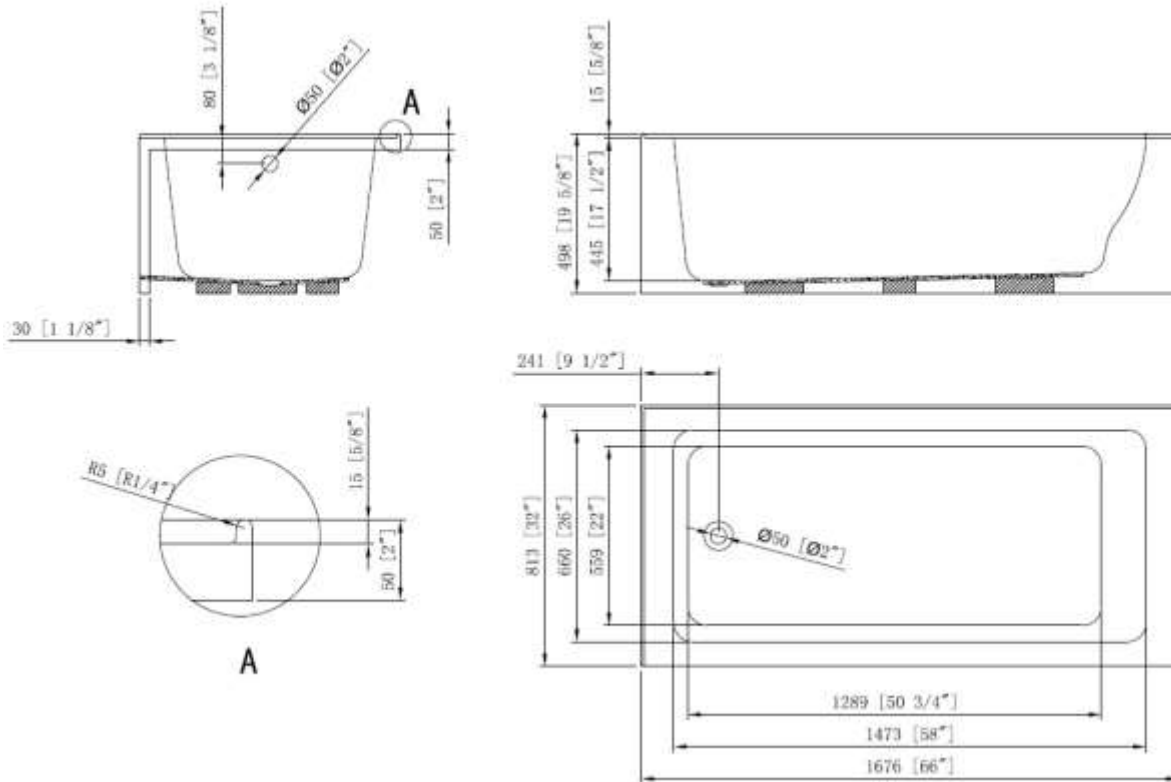

BATH TUB - CATALINA

BT2006AC1-L

Description

- 66" x 32" x 19"
- Integral Flat Front Apron with Integral Tile Flange
- 100% Lucite Acrylic with Fiberglass Reinforcement
- Alcove Installation
- Leveling Legs on Bottom for Added Support

Codes/Standards Applicable

Specified model meets or exceeds the following:

- ANSI Z-124.1.2
- Available as ADA and any other custom height

Colors

- White

BATH TUB - CATALINA

BT2006AC1-L

Product Diagram