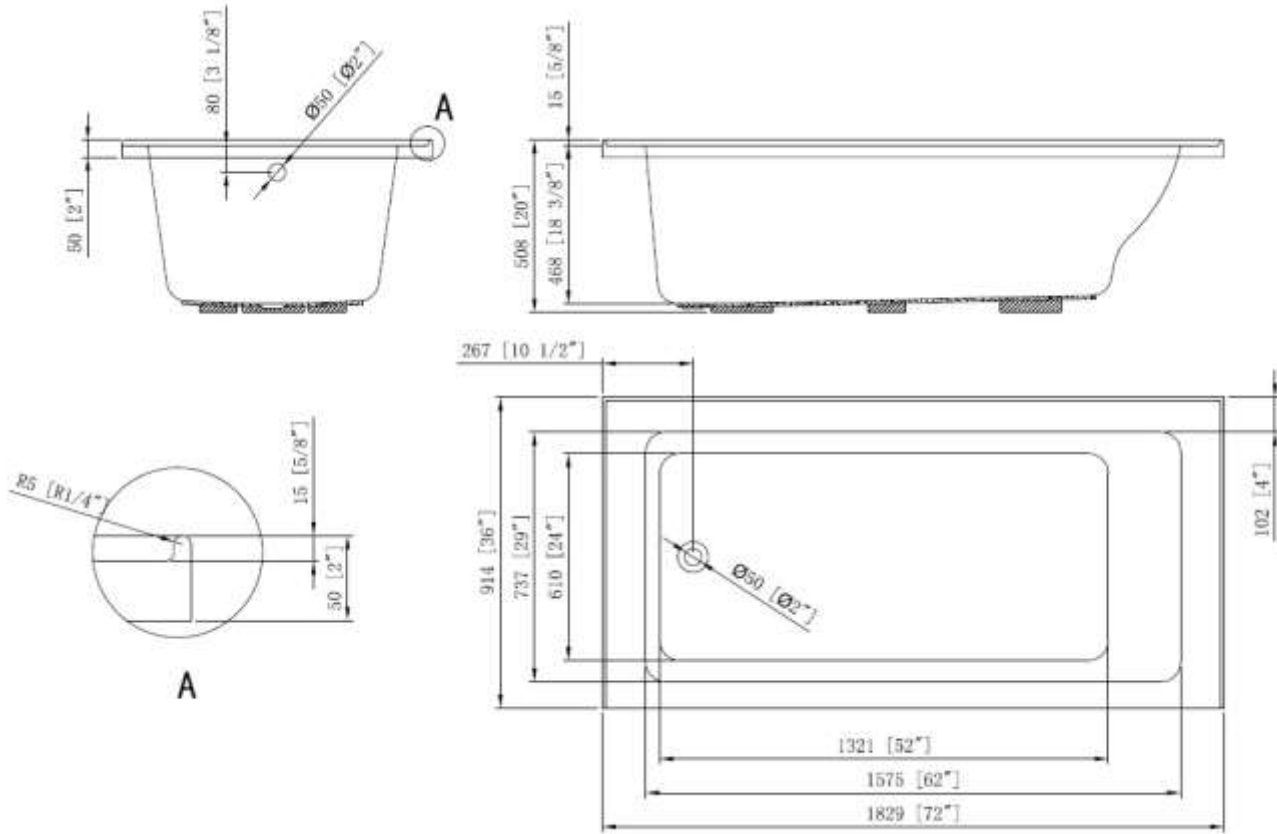

BATH TUB - CATALINA

BT2005AC18-L

Description

- 72" x 36" x 20"
- 100% Lucite Acrylic with Fiberglass Reinforcement
- Alcove Installation
- Integral 3 Side Tile Flange
- Leveling Legs on Bottom for Added Support

Codes/Standards Applicable

Specified model meets or exceeds the following:

- ANSI Z-124.1.2

Colors

- White
- Other colors available upon request

BATH TUB - CATALINA

BT2005AC18-L

Product Diagram