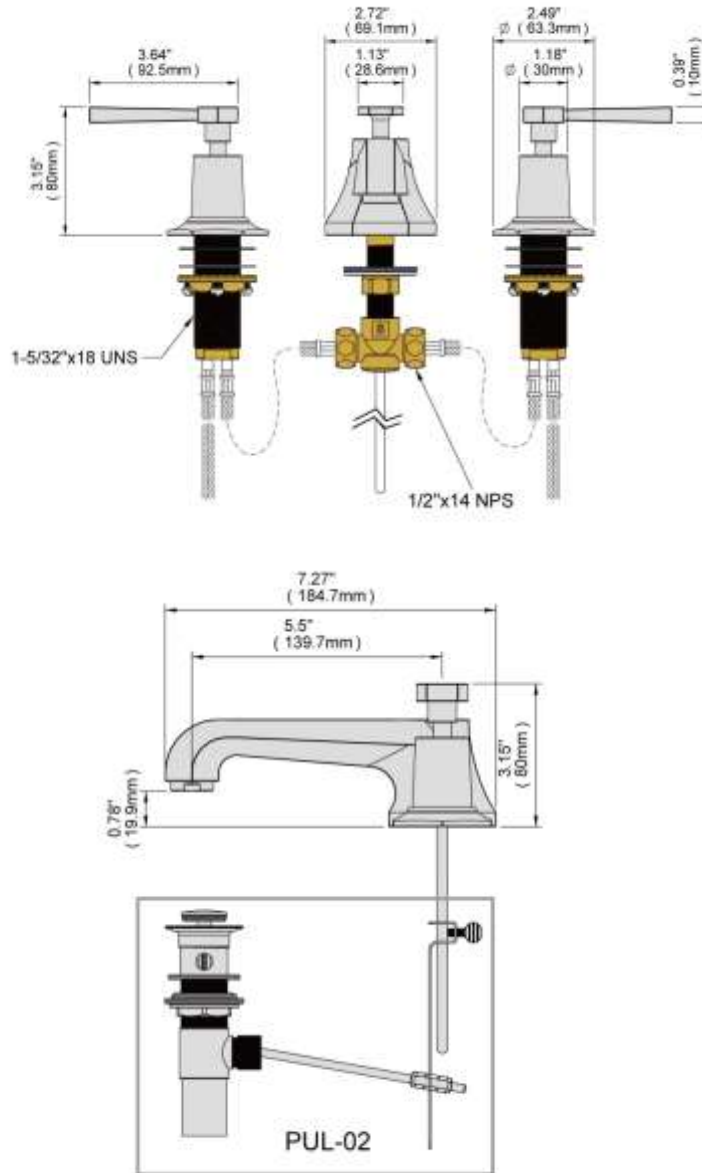

### Colors/Finishes

- Polished Chrome
- Brushed Chrome
- Polished Nickel
- Satin Nickel

LAVATORY FAUCET  
LF1197BR2PC

PRODUCT DIAGRAM