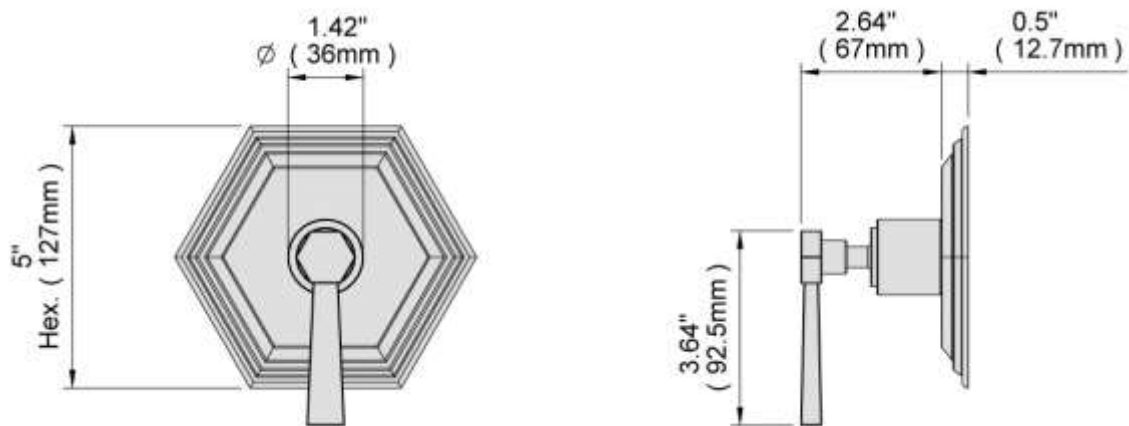

DIVERTER TRIM
DT1007BR13PC

Description

- All Brass Material
- Single Lever Handle

Codes/Standards Applicable

Specified model meets or exceeds the following:

- ASME/ANSI A112.18.1M
- ADA Compliant

Colors/Finishes

- Satin Nickel
- Polished Chrome
- Brushed Chrome
- Polished Nickel

DIVERTER TRIM
DT1007BR13PC

Product Diagram