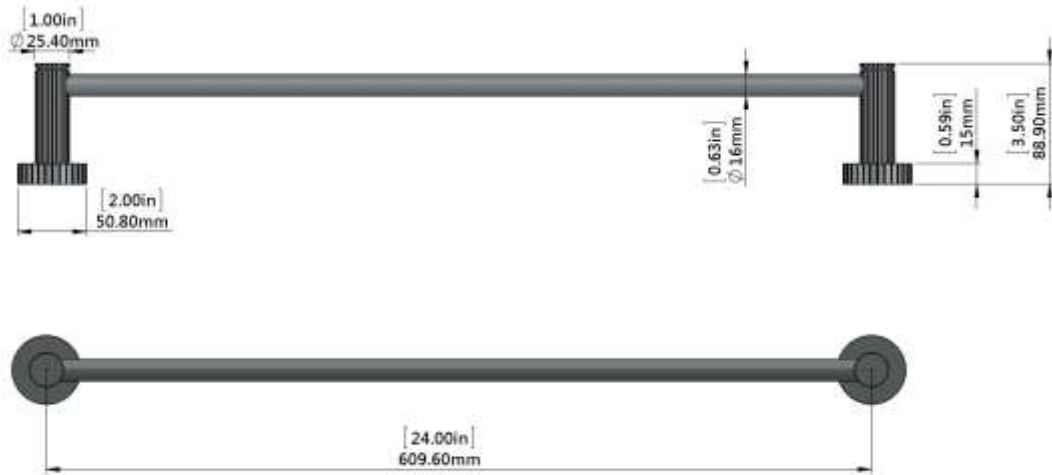

TOWEL BAR

TB1105BR13AB

Description

- Brass Material

Codes/Standards Applicable

Specified model meets or exceeds the following:

Colors/Finishes

- Polished Chrome
- Brushed Chrome
- Satin Nickel
- Antique Bronze

TOWEL BAR
TB1105BR13AB

Product Diagram