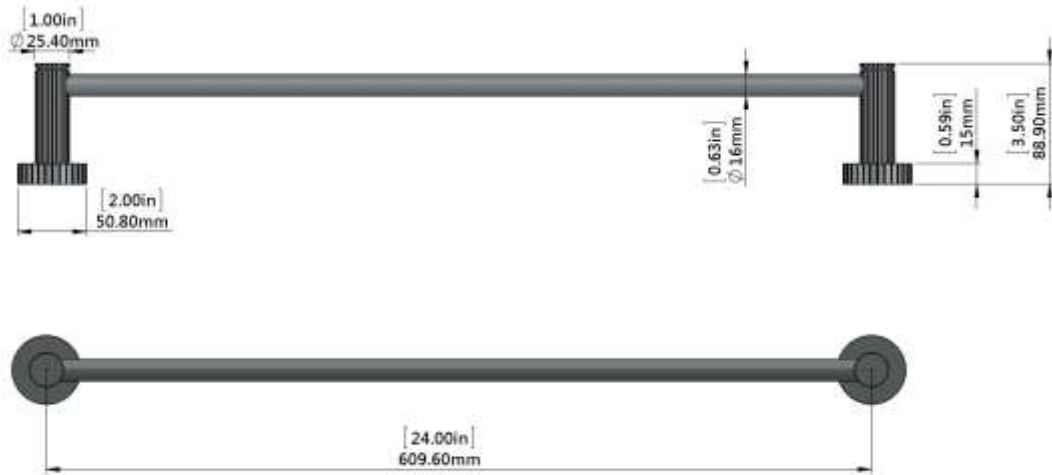

TOWEL BAR
TB1105BR13AB

Product Diagram