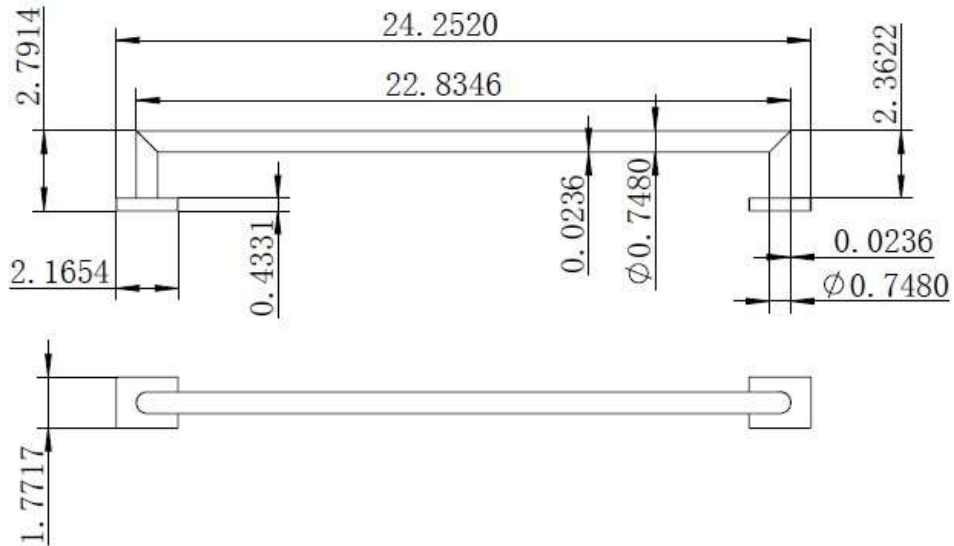

TOWEL BAR

TB1104BR13PC

Description

- Brass Material

Codes/Standards Applicable

Specified model meets or exceeds the following:

Colors/Finishes

- Polished Chrome
- Brushed Chrome
- Satin Nickel

TOWEL BAR

TB1104BR13PC

Product Diagram