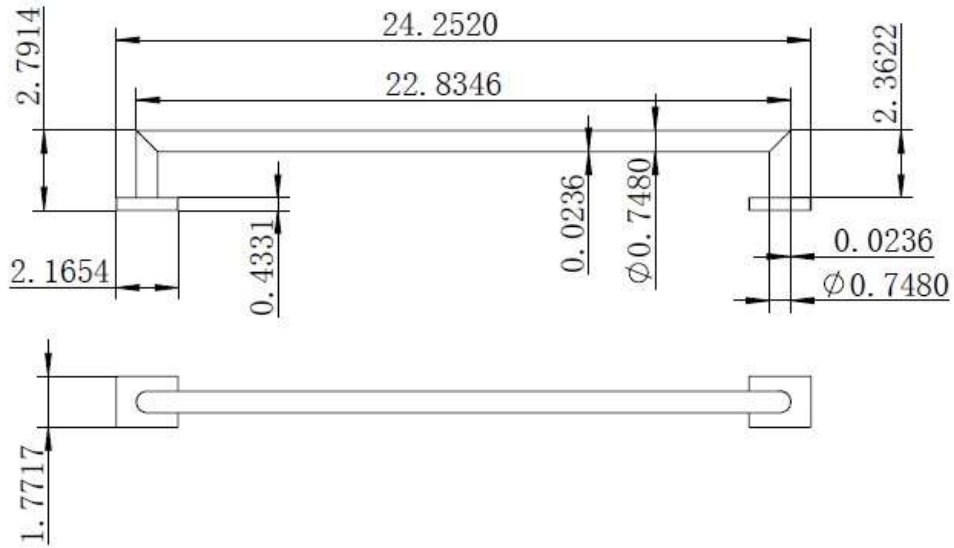

TOWEL BAR

TB1104BR13PC

Description

- Brass Material
- Available as 12", 18" and 24"

Codes/Standards Applicable

Specified model meets or exceeds the following:

Colors/Finishes

- Polished Chrome
- Brushed Chrome
- Satin Nickel

TOWEL BAR

TB1104BR13PC

Product Diagram