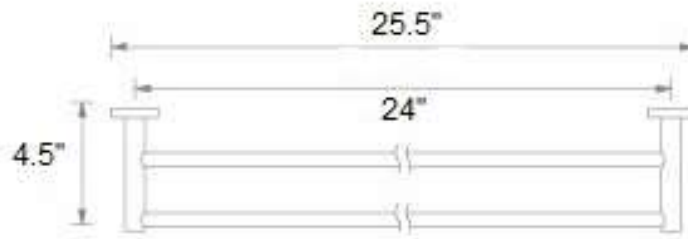

TOWEL BAR
TB1102BR13PC

Product Diagram