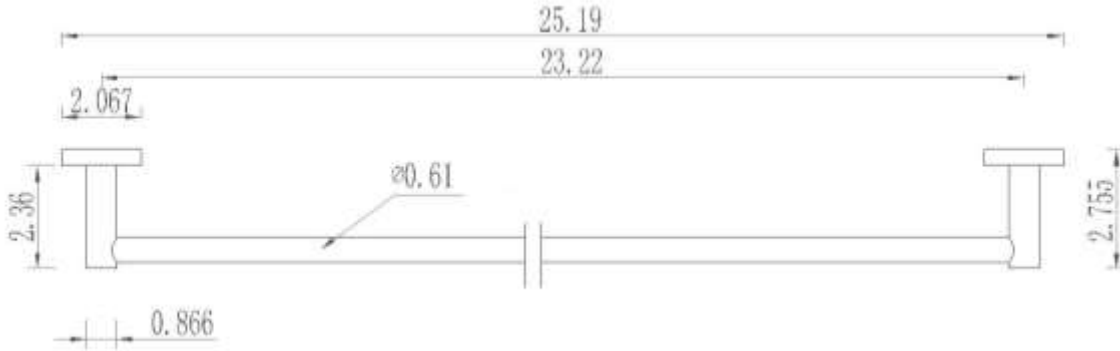

TOWEL BAR

TB1101BR13PC

Description

- Brass material
- Available as 12", 18" and 24"

Codes/Standards Applicable

Specified model meets or exceeds the following:

Colors/Finishes

- Polished Chrome
- Brushed Chrome

TOWEL BAR
TB1101BR13PC

Product Diagram