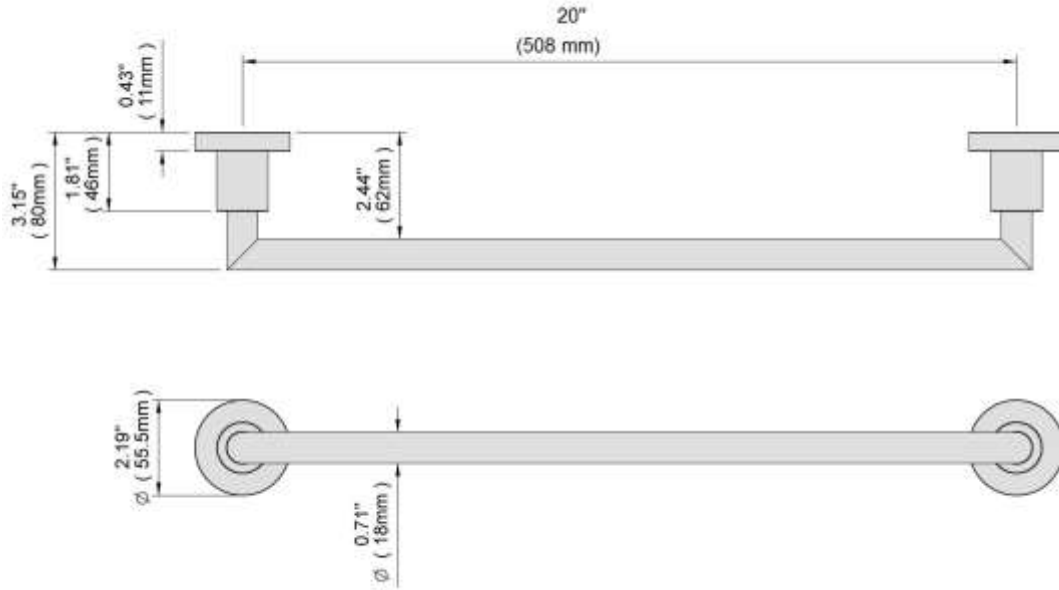

TOWEL BAR

TB1095BR13PC

Description

- Brass material

Codes/Standards Applicable

Specified model meets or exceeds the following:

Colors/Finishes

- Polished Chrome
- Brushed Chrome
- Satin Pearl Black

TOWEL BAR
TB1095BR13PC

Product Diagram